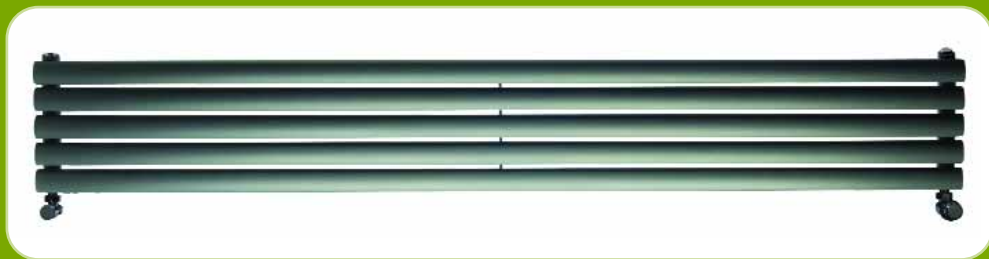

## Delivery

- 2-3 working days

Image: VIP Hook

Image: Grip Peg

Image: Single horizontal in anthracite

Image: Double vertical in white

Image: Single vertical in anthracite with daytona chrome valves

**COVE STAINLESS** – Designer Collection *(Please allow 2-3 working days for delivery)*