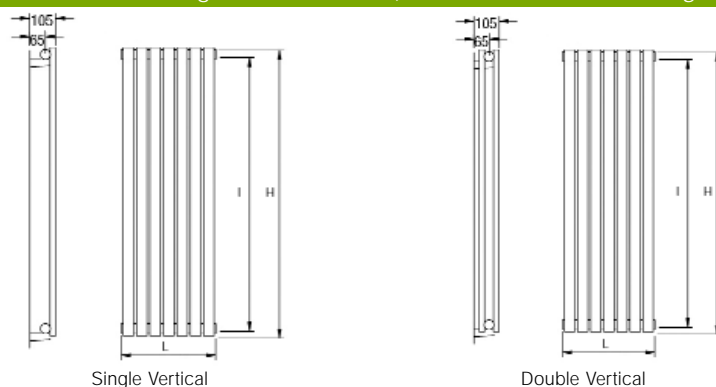

Single Vertical

Double Vertical

Model	Height (H) (mm)	Width (L) (mm)	Distance between tappings (I) (mm)	Watts $\Delta t$ 50°C	Btu's $\Delta t$ 50°C	No. of Sections	Brushed Stainless	Polished Stainless	Weight (kgs)
<b>Cove Stainless – Single</b>									
Cove S600/7	600	413	555	361	1232	7	<b>£207.90</b>	<b>£207.90</b>	10.0
Cove S600/10	600	590	555	516	1760	10	<b>£242.55</b>	<b>£242.55</b>	12.0
Cove S600/14	600	826	555	723	2464	14	<b>£322.35</b>	<b>£322.35</b>	14.0
Cove S600/17	600	1003	555	877	2992	17	<b>£381.15</b>	<b>£381.15</b>	16.0
Cove S600/20	600	1180	555	1032	3520	20	<b>£439.95</b>	<b>£439.95</b>	18.0
Cove S180/5	1800	295	1755	765	2610	5	<b>£364.35</b>	<b>£364.35</b>	15.0
Cove S180/7	1800	413	1755	1072	3654	7	<b>£485.10</b>	<b>£485.10</b>	20.0
<b>Cove Stainless – Double</b>									
Cove S600/7D	600	413	555	650	2218	7	<b>£325.50</b>	<b>£325.50</b>	17.0
Cove S600/10D	600	590	555	929	3168	10	<b>£429.45</b>	<b>£429.45</b>	19.0
Cove S600/14D	600	826	555	1301	4435	14	<b>£572.25</b>	<b>£572.25</b>	21.0
Cove S600/17D	600	1003	555	1579	5386	17	<b>£661.50</b>	<b>£661.50</b>	24.0
Cove S600/20D	600	1180	555	1858	6336	20	<b>£772.80</b>	<b>£772.80</b>	27.0
Cove S180/5D	1800	295	1755	1492	5089	5	<b>£606.90</b>	<b>£606.90</b>	28.0
Cove S180/7D	1800	413	1755	2089	7125	7	<b>£814.80</b>	<b>£814.80</b>	36.0