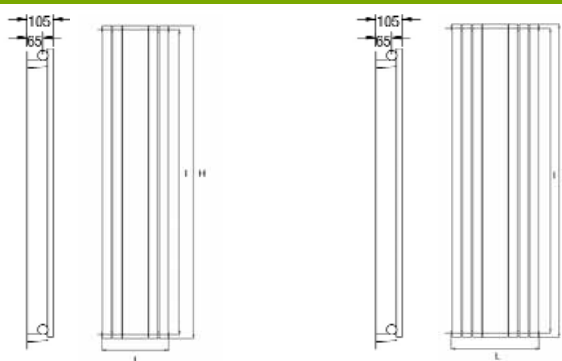

Single Vertical

Double Vertical

Model	Height (H) (mm)	Width (L) (mm)	Distance between tappings (I) (mm)	Watts $\Delta t$ 50°C	Btu's $\Delta t$ 50°C	No. of Sections	Brushed Stainless	Polished Stainless	Weight (kgs)
<b>Cove Stainless – Single</b>									
Cove S600/7	600	413	555	361	1232	7	<b>£207.90</b>	<b>£207.90</b>	10.0
Cove S600/10	600	590	555	516	1760	10	<b>£242.55</b>	<b>£242.55</b>	12.0
Cove S600/14	600	826	555	723	2464	14	<b>£322.35</b>	<b>£322.35</b>	14.0
Cove S600/17	600	1003	555	877	2992	17	<b>£381.15</b>	<b>£381.15</b>	16.0
Cove S600/20	600	1180	555	1032	3520	20	<b>£439.95</b>	<b>£439.95</b>	18.0
Cove S180/5	1800	295	1755	765	2610	5	<b>£364.35</b>	<b>£364.35</b>	15.0
Cove S180/7	1800	413	1755	1072	3654	7	<b>£485.10</b>	<b>£485.10</b>	20.0
<b>Cove Stainless – Double</b>									
Cove S600/7D	600	413	555	650	2218	7	<b>£325.50</b>	<b>£325.50</b>	17.0
Cove S600/10D	600	590	555	929	3168	10	<b>£429.45</b>	<b>£429.45</b>	19.0
Cove S600/14D	600	826	555	1301	4435	14	<b>£572.25</b>	<b>£572.25</b>	21.0
Cove S600/17D	600	1003	555	1579	5386	17	<b>£661.50</b>	<b>£661.50</b>	24.0
Cove S600/20D	600	1180	555	1858	6336	20	<b>£772.80</b>	<b>£772.80</b>	27.0
Cove S180/5D	1800	295	1755	1492	5089	5	<b>£606.90</b>	<b>£606.90</b>	28.0
Cove S180/7D	1800	413	1755	2089	7125	7	<b>£814.80</b>	<b>£814.80</b>	36.0

Vertical 180/4

Vertical 180/6

Model	Height (H) (mm)	Width (L) (mm)	Distance between tappings (I) (mm)	Watts $\Delta t$ 50°C	Btu's $\Delta t$ 50°C	No. of Sections	White	Black	Anthracite	Weight (kgs)
Cove Mirror 180/4	1800	382	1755	585	1996	4	<b>£240.00</b>	<b>£240.00</b>	<b>£240.00</b>	15.0
Cove Mirror 180/6	1800	500	1755	999	3409	6	<b>£280.00</b>	<b>£280.00</b>	<b>£280.00</b>	20.0