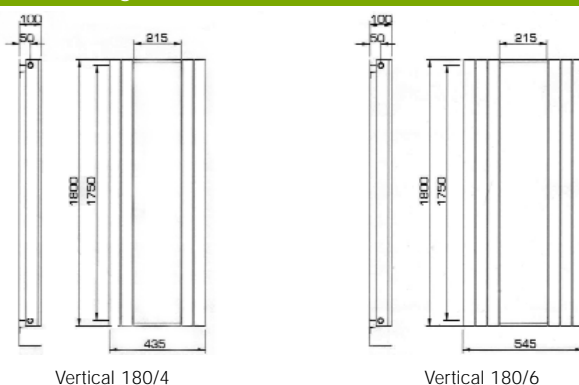

RT MIRROR – Designer Collection (Please allow 4 weeks for delivery)

Model	Height (H) (mm)	Width (L) (mm)	Distance between tappings (I) (mm)	Watts Δt 50°C	Btu's Δt 50°C	No. of Sections	White	Colour Chart 2	Chrome	Weight (kgs)
RTM 180/4	1800	435	1750	636	2170	4	£599.00	£708.00	£917.00	24.0
RTM 180/6	1800	545	1750	954	3255	6	£752.00	£917.00	£1,229.00	32.0

Additional extras

- Grip peg white **£25.00**
- Grip peg chrome **£30.00**