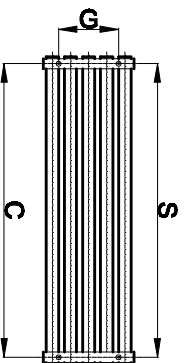

RDAS

NWHS

back view

top view

front view

side view

supplied installation accessories

- X4
- ┌ X4
- X4
- X4

- Vertical Mounting
- Optional Ral Color Selection
- Max Operational Pressure:6Bar
- Inlet/Outlet:1/2"Female Pipe Thread
- All Dimensions are in mm

product name	product code	Height	width	Thickness	Pumbing	Wall to	Wall	Tube	empty	thermal
		mm	mm	mm	axes center to center	Pipe cent	Distance	Quantity	weight	output (Δ50°C)
RND-RDA206S	RND-RDA206S	295	600	70	555	47	101	5	5.8	250-853
RND-RDA208S	RND-RDA208S	295	800	70	755	47	101	5	7.7	334-1140
RND-RDA210S	RND-RDA210S	295	1000	70	955	47	101	5	9.6	418-1426
RND-RDA212S	RND-RDA212S	295	1200	70	1155	47	101	5	11.5	500-1706
RND-RDA214S	RND-RDA214S	295	1400	70	1355	47	101	5	13.4	544-1856
RND-RDA506S	RND-RDA506S	590	600	70	555	47	101	10	11.6	505-1723
RND-RDA508S	RND-RDA508S	590	800	70	755	47	101	10	15.4	670-2286
RND-RDA510S	RND-RDA510S	590	1000	70	955	47	101	10	19.2	836-2852
RND-RDA512S	RND-RDA512S	590	1200	70	1155	47	101	10	23.0	1002-3419