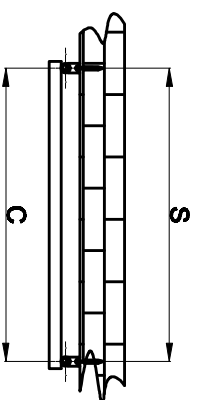

RDAS

NWHS

back view

top view

front view

side view

supplied installation accessories

- X4
- ┌ X4
- X4
- X4

- Vertical Mounting
- Optional Ral Color Selection
- Max Operational Pressure:6Bar
- Inlet/Outlet:1/2"Female Pipe Thread
- All Dimensions are in mm

product name	product code	Height	width	Thickness	Pumbing	Wall to	Wall	Tube	empty	thermal
		mm	mm	mm	axes center to center	Pipe cent	Distance	Quantity	weight	output (Δ50°C)
RND-RDA206S	RND-RDA206S	295	600	70	555	47	101	5	5.8	250-853
RND-RDA208S	RND-RDA208S	295	800	70	755	47	101	5	7.7	334-1140
RND-RDA210S	RND-RDA210S	295	1000	70	955	47	101	5	9.6	418-1426
RND-RDA212S	RND-RDA212S	295	1200	70	1155	47	101	5	11.5	500-1706
RND-RDA214S	RND-RDA214S	295	1400	70	1355	47	101	5	13.4	544-1856
RND-RDA506S	RND-RDA506S	590	600	70	555	47	101	10	11.6	505-1723
RND-RDA508S	RND-RDA508S	590	800	70	755	47	101	10	15.4	670-2286
RND-RDA510S	RND-RDA510S	590	1000	70	955	47	101	10	19.2	836-2852
RND-RDA512S	RND-RDA512S	590	1200	70	1155	47	101	10	23.0	1002-3419