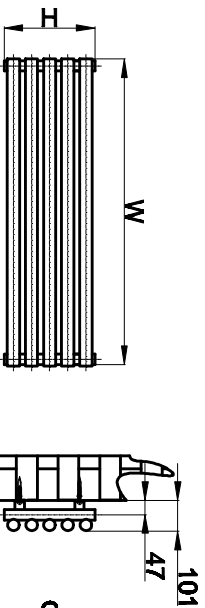

RDAS

NWHS

back view

top view

front view

side view

supplied installation accessories

- X4
- ┌ X4
- X4
- X4

- Vertical Mounting
- Optional Ral Color Selection
- Max Operational Pressure:6Bar
- Inlet/Outlet:1/2"Female Pipe Thread
- All Dimensions are in mm

product name	product code	Height	width	Thickness	Pumbing	Wall to	Wall	Tube	empty	thermal
		mm	mm	mm	axes center to center	Pipe cent	Distance	Quantity	weight	output (Δ50°C)
RND-RDA206S	RND-RDA206S	295	600	70	555	47	101	5	5.8	250-853
RND-RDA208S	RND-RDA208S	295	800	70	755	47	101	5	7.7	334-1140
RND-RDA210S	RND-RDA210S	295	1000	70	955	47	101	5	9.6	418-1426
RND-RDA212S	RND-RDA212S	295	1200	70	1155	47	101	5	11.5	500-1706
RND-RDA214S	RND-RDA214S	295	1400	70	1355	47	101	5	13.4	544-1856
RND-RDA506S	RND-RDA506S	590	600	70	555	47	101	10	11.6	505-1723
RND-RDA508S	RND-RDA508S	590	800	70	755	47	101	10	15.4	670-2286
RND-RDA510S	RND-RDA510S	590	1000	70	955	47	101	10	19.2	836-2852
RND-RDA512S	RND-RDA512S	590	1200	70	1155	47	101	10	23.0	1002-3419