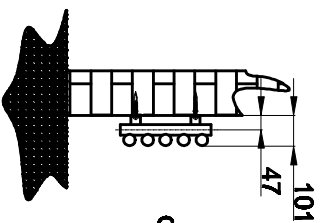

RDAS

NWHS

back view

top view

front view

side view

supplied installation accessories

- X4
- ┌ X4
- X4
- X4

- Vertical Mounting
- Optional Ral Color Selection
- Max Operational Pressure:6Bar
- Inlet/Outlet:1/2"Female Pipe Thread
- All Dimensions are in mm

product name	product code	Height	width	Thickness	Pumbing	Wall to	Wall	Tube	empty	thermal
		mm	mm	mm	axes center to center	Pipe cent	Distance	Quantity	weight	output (Δ50°C)
RND-RDA206S	RND-RDA206S	295	600	70	555	47	101	5	5.8	250-853
RND-RDA208S	RND-RDA208S	295	800	70	755	47	101	5	7.7	334-1140
RND-RDA210S	RND-RDA210S	295	1000	70	955	47	101	5	9.6	418-1426
RND-RDA212S	RND-RDA212S	295	1200	70	1155	47	101	5	11.5	500-1706
RND-RDA214S	RND-RDA214S	295	1400	70	1355	47	101	5	13.4	544-1856
RND-RDA506S	RND-RDA506S	590	600	70	555	47	101	10	11.6	505-1723
RND-RDA508S	RND-RDA508S	590	800	70	755	47	101	10	15.4	670-2286
RND-RDA510S	RND-RDA510S	590	1000	70	955	47	101	10	19.2	836-2852
RND-RDA512S	RND-RDA512S	590	1200	70	1155	47	101	10	23.0	1002-3419