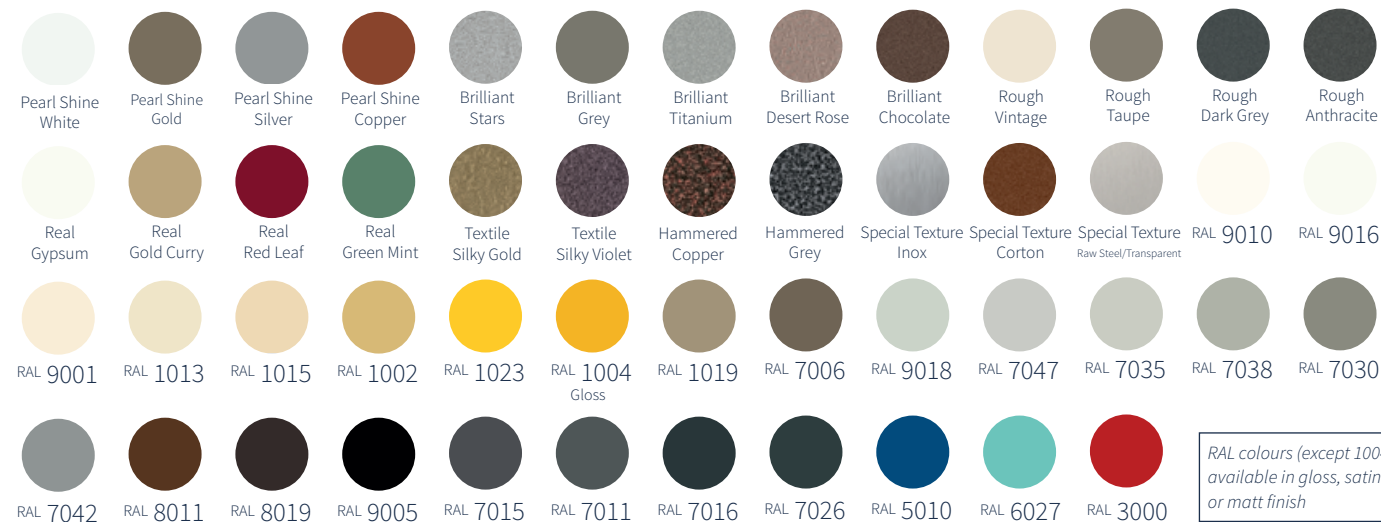

Windsor

Create your unique look with the Windsor column vertical range.

Available in 2, 3 and 4 column configurations and a range of sizes and colours, choosing the perfect radiator for you could not be easier.

Features and Benefits

- Stylish and robust
- Each radiator is supplied with wall mounting brackets, air vent and blanking plug
- RAL colour options*

Turn over for sizes and pricing →

* please note - 35% price increase for RAL colours. 6 week lead time on special orders.

Don't forget your valves

We recommend Traditional TRV Valves to complete the look.