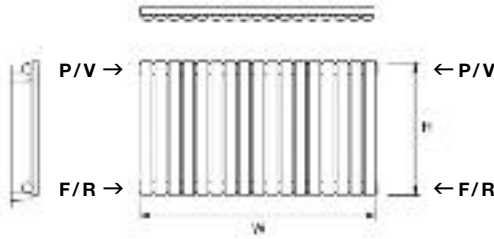

P = Plug

V = Vent

PIPE CENTRES

Horizontal = radiator width + valves

Wall to front face = 90mm

Wall to pipe centre = 50mm

SINGLE HORIZONTAL

DOUBLE HORIZONTAL

Model	Height (H) (mm)	Width (W) (mm)	Watts Δt 50°C	Btu's Δt 50°C	White (inc VAT)	Anthracite 7016 Texture (inc VAT)	RAL Colour Finishes (inc VAT)	Weight (kgs)
COVE SINGLE HORIZONTAL								
Cove 550/7	550	413	275	938	£137	£137	£178	10
Cove 550/10	550	590	390	1331	£175	£175	£228	12
Cove 550/14	550	826	550	1877	£235	£235	£306	14
Cove 550/17	550	1003	665	2269	£287	£287	£373	16
Cove 550/20	550	1180	780	2661	£331	£331	£431	18
COVE DOUBLE HORIZONTAL								
Cove 550/7D	550	413	440	1501	£185	£185	£241	17
Cove 550/10D	550	590	625	2133	£253	£253	£329	19
Cove 550/14D	550	826	880	3003	£350	£350	£455	21
Cove 550/17D	550	1003	1065	3634	£422	£422	£549	24
Cove 550/20D	550	1180	1250	4265	£484	£484	£629	27