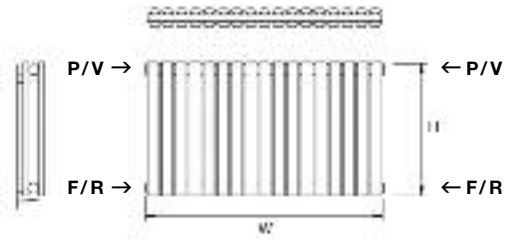

P = Plug

V = Vent

PIPE CENTRES

Horizontal = radiator width + valves

Wall to front face = 90mm

Wall to pipe centre = 50mm

SINGLE HORIZONTAL

DOUBLE HORIZONTAL

Model	Height (H) (mm)	Width (W) (mm)	Watts Δt 50°C	Btu's Δt 50°C	White (inc VAT)	Anthracite 7016 Texture (inc VAT)	RAL Colour Finishes (inc VAT)	Weight (kgs)
COVE SINGLE HORIZONTAL								
Cove 550/7	550	413	275	938	£137	£137	£178	10
Cove 550/10	550	590	390	1331	£175	£175	£228	12
Cove 550/14	550	826	550	1877	£235	£235	£306	14
Cove 550/17	550	1003	665	2269	£287	£287	£373	16
Cove 550/20	550	1180	780	2661	£331	£331	£431	18
COVE DOUBLE HORIZONTAL								
Cove 550/7D	550	413	440	1501	£185	£185	£241	17
Cove 550/10D	550	590	625	2133	£253	£253	£329	19
Cove 550/14D	550	826	880	3003	£350	£350	£455	21
Cove 550/17D	550	1003	1065	3634	£422	£422	£549	24
Cove 550/20D	550	1180	1250	4265	£484	£484	£629	27