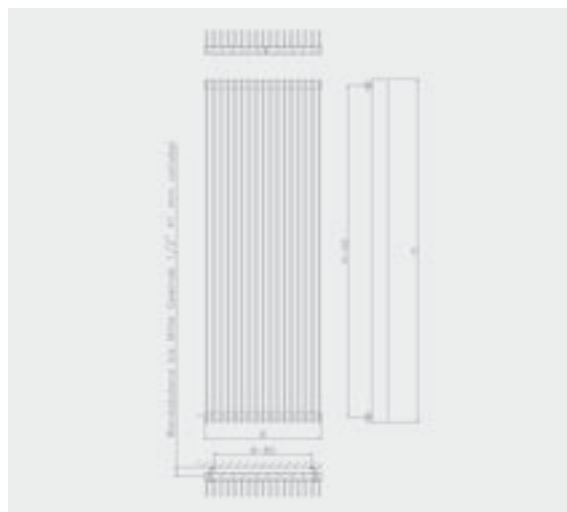

Atlas

Reverse Panel Radiators

- Vertical panel radiator
- Reverse panel for extra heat
- Available to order in a double
- Made in our European factory
- 10 year guarantee
- 50mm central connection available to order
- Distance from the wall to front face single 125mm, double 180mm
- Pipe centres. Vertical – width of the radiator plus the valves. Pipe centre 41mm from wall to centre

Stocked Finishes and Sizes

White Anthracite

Product Code	Size (mm)	Heat Output (BTU) Delta 50
EAT	1800 x 290	3651
EAT	1800 x 410	5119
EAT	1800 x 530	6587

*Price for white only. Anthracite 20% extra.

This radiator can be made to order in 270 different size combinations, the panels can be made at 30, 40 and 60mm gaps. The radiator can also be made as a double. We use the RAL colour system so you can order almost any colour. Factory orders take around 5 weeks to deliver.