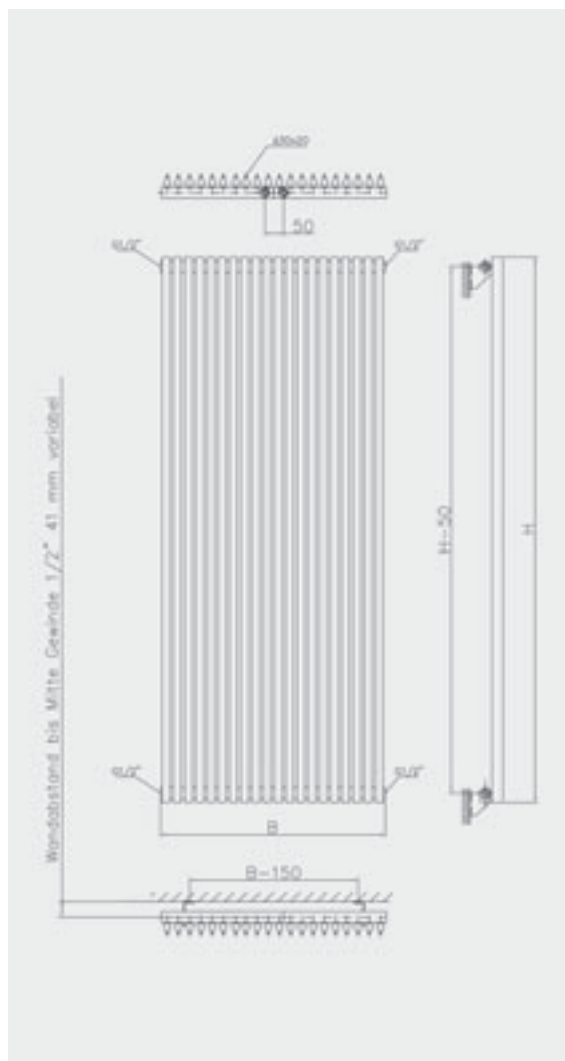

## Vertical Tube Radiators

- Single tube vertical radiator
- New triangle tube design
- Made in our European factory
- 10 year guarantee
- 50mm central connection as standard
- Distance from the wall to front face 88mm
- Pipe centres. Vertical – width of the radiator plus the valves or the 50mm central connection. Pipe centre 41mm from wall to centre

## Stocked Finishes and Sizes

White  Anthracite

Product Code	Size (mm)	Heat Output (BTU) Delta 50
ECO	1800 x 300	2430
ECO	1800 x 450	3640
ECO	1800 x 600	4855

**\*Price for white only. Anthracite 20% extra.**

## Stocked Finishes and Sizes

White  Anthracite

Product Code	Size (mm)	Heat Output (BTU) Delta 50
ECOD	1800 x 300	4230
ECOD	1800 x 450	7000
ECOD	1800 x 600	9350

## Stocked Finishes and Sizes

White  Anthracite

Product Code	Size (mm)	Heat Output (BTU) Delta 50
ECOC	1800 x 430	3640
ECOC	1800 x 580	4855

**\*Price for white only. Anthracite 20% extra.**

This radiator can be made to order in 208 different size combinations. We use the RAL colour system so you can order almost any colour. Factory orders take around 5 weeks to deliver.