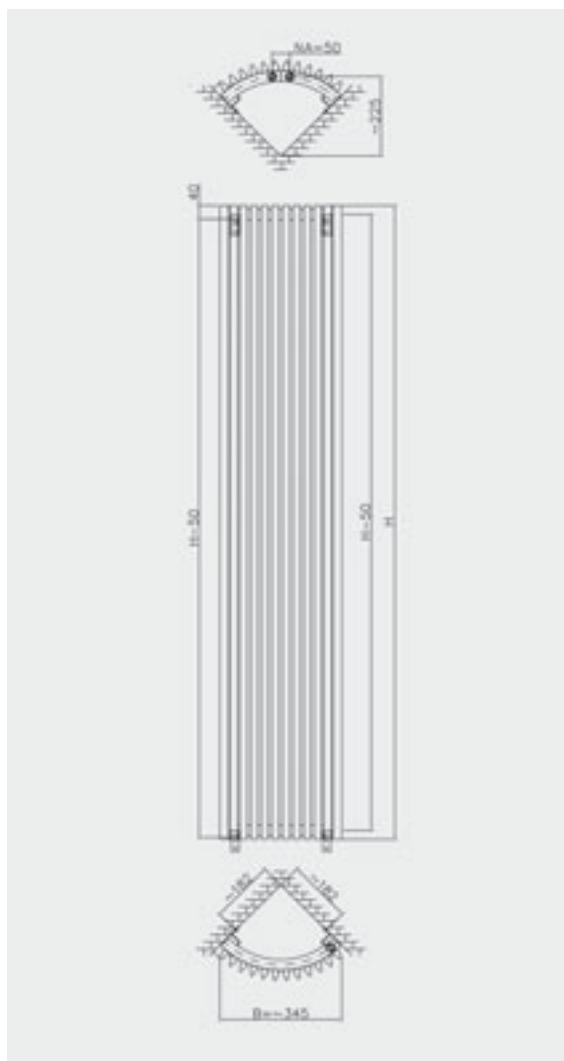

## Vertical Tube Curved Radiators

- Single tube curved vertical radiator
- New triangle tube design
- Made in our European factory
- 10 year guarantee
- 50mm central connection as standard
- Distance from the wall to front face 130mm
- Pipe centres. Vertical – width of the radiator plus the valves or the 50mm central connection. Pipe centre 85mm from wall to centre

## Stocked Finishes and Sizes

White  Anthracite

Product Code	Size (mm)	Heat Output (BTU) Delta 50
ECOC	1800 x 430	3640
ECOC	1800 x 580	4855

**\*Price for white only. Anthracite 20% extra.**

This radiator can be made to order in 208 different size combinations. We use the RAL colour system so you can order almost any colour. Factory orders take around 5 weeks to deliver.

## Vertical Tube Corner Radiators

- Single tube corner radiator
- New triangle tube design
- Made in our European factory
- 10 year guarantee
- 50mm central connection as standard
- Distance from the wall to wall 345mm
- Pipe centres. 50mm central connection. Pipe centre 225mm from wall to centre