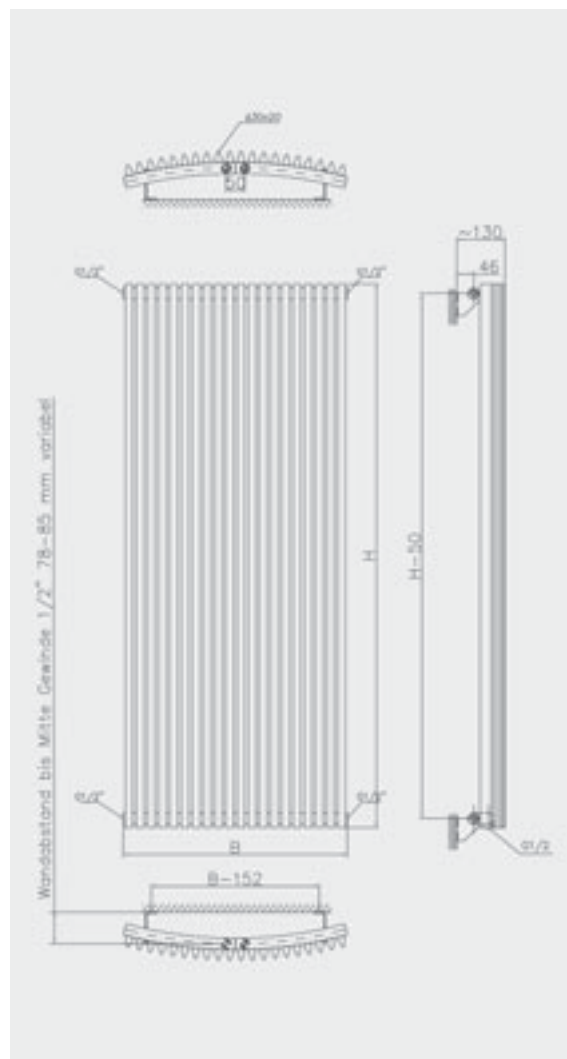

Corus Curved

Vertical Tube Curved Radiators

- Single tube curved vertical radiator
- New triangle tube design
- Made in our European factory
- 10 year guarantee
- 50mm central connection as standard
- Distance from the wall to front face 130mm
- Pipe centres. Vertical – width of the radiator plus the valves or the 50mm central connection. Pipe centre 85mm from wall to centre

Stocked Finishes and Sizes

☐ White ☒ Anthracite

Product Code	Size (mm)	Heat Output (BTU) Delta 50
ECOC	1800 x 430	3640
ECOC	1800 x 580	4855

*Price for white only. Anthracite 20% extra.

This radiator can be made to order in 208 different size combinations. We use the RAL colour system so you can order almost any colour. Factory orders take around 5 weeks to deliver.