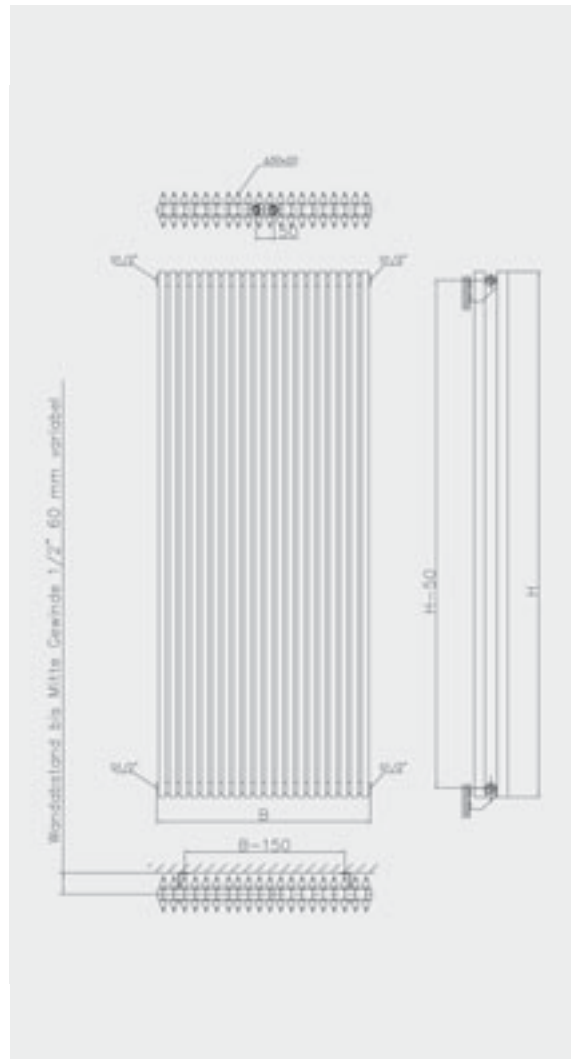

## Vertical Tube Radiators

- Single tube vertical radiator
- New triangle tube design
- Made in our European factory
- 10 year guarantee
- 50mm central connection as standard
- Distance from the wall to front face 88mm
- Pipe centres. Vertical – width of the radiator plus the valves or the 50mm central connection. Pipe centre 41mm from wall to centre

## Stocked Finishes and Sizes

White  Anthracite

Product Code	Size (mm)	Heat Output (BTU) Delta 50
ECO	1800 x 300	2430
ECO	1800 x 450	3640
ECO	1800 x 600	4855

**\*Price for white only. Anthracite 20% extra.**

## Vertical Duo Tube Radiators

- Double tube vertical radiator
- New triangle tube design
- Made in our European factory
- 10 year guarantee
- 50mm central connection as standard
- Distance from the wall to front face 107mm
- Pipe centres. Vertical – width of the radiator plus the valves or the 50mm central connection. Pipe centre 60mm from wall to centre

## Stocked Finishes and Sizes

White  Anthracite

Product Code	Size (mm)	Heat Output (BTU) Delta 50
ECOD	1800 x 300	4230
ECOD	1800 x 450	7000
ECOD	1800 x 600	9350