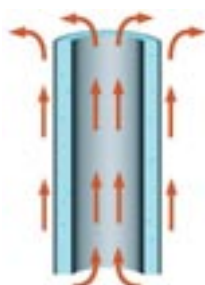

Vulkan Round Tube

Vertical Round Tube Radiators

- Vertical tube radiator
- Special tube-in-tube technology
- Low water use and fast heat up
- Made in our European factory
- 10 year guarantee
- 50mm central connection available to order
- Distance from the wall to front face 116mm
- Pipe centres. Vertical – width of the radiator plus the valves. Pipe centre 41mm from wall to centre

Stocked Finishes and Sizes

White
 Anthracite
 Stainless Steel

Product Code	Size (mm)	Heat Output (BTU) Delta 50
EVUE	600 x 885	3972
EVUE	1500 x 435	3520
EVUE	1800 x 435	4178
EVUE	1800 x 585	5570
Stainless Steel		
EVUE	1800 x 435	4178
EVUE	1800 x 585	5570

Vulkan Square Tube

Vertical Square Tube Radiators

- Vertical square tube radiator
- Special tube-in-tube technology
- Low water use and fast heat up
- Made in our European factory
- 10 year guarantee
- 50mm central connection available to order
- Distance from the wall to front face 119mm
- Pipe centres. Vertical – width of the radiator plus the valves. Pipe centre 41mm from wall to centre

- High heating performance thanks to maximisation of the convection principle (chimney effect)
- Minimised water-content means faster warm-up times and energy consumption
- Special process for plastic-coating of outer and inner surfaces
- Tube-in-tube design provides greater heating surface area