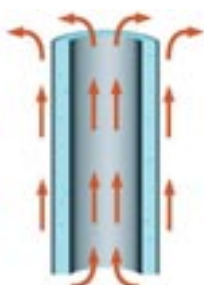

Vulkan Round Tube

Vertical Round Tube Radiators

- Vertical tube radiator
- Special tube-in-tube technology
- Low water use and fast heat up
- Made in our European factory
- 10 year guarantee
- 50mm central connection available to order
- Distance from the wall to front face 116mm
- Pipe centres. Vertical – width of the radiator plus the valves. Pipe centre 41mm from wall to centre

- High heating performance thanks to maximisation of the convection principle (chimney effect)
- Minimised water-content means faster warm-up times and energy consumption
- Special process for plastic-coating of outer and inner surfaces
- Tube-in-tube design provides greater heating surface area

Stocked Finishes and Sizes

White
 Anthracite
 Stainless Steel

Product Code	Size (mm)	Heat Output (BTU) Delta 50
EVUE	600 x 885	3972
EVUE	1500 x 435	3520
EVUE	1800 x 435	4178
EVUE	1800 x 585	5570
Stainless Steel		
EVUE	1800 x 435	4178
EVUE	1800 x 585	5570

Vulkan Square Tube

Vertical Square Tube Radiators

- Vertical square tube radiator
- Special tube-in-tube technology
- Low water use and fast heat up
- Made in our European factory
- 10 year guarantee
- 50mm central connection available to order
- Distance from the wall to front face 119mm
- Pipe centres. Vertical – width of the radiator plus the valves. Pipe centre 41mm from wall to centre