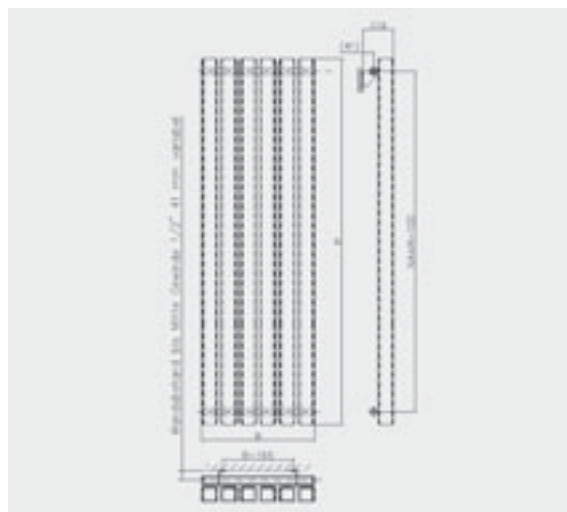

Stocked Finishes and Sizes

White
 Anthracite
 Stainless Steel

Product Code	Size (mm)	Heat Output (BTU) Delta 50
EVUE	600 x 885	3972
EVUE	1500 x 435	3520
EVUE	1800 x 435	4178
EVUE	1800 x 585	5570
Stainless Steel		
EVUE	1800 x 435	4178
EVUE	1800 x 585	5570

Vulkan Square Tube

Vertical Square Tube Radiators

- Vertical square tube radiator
- Special tube-in-tube technology
- Low water use and fast heat up
- Made in our European factory
- 10 year guarantee
- 50mm central connection available to order
- Distance from the wall to front face 119mm
- Pipe centres. Vertical – width of the radiator plus the valves. Pipe centre 41mm from wall to centre