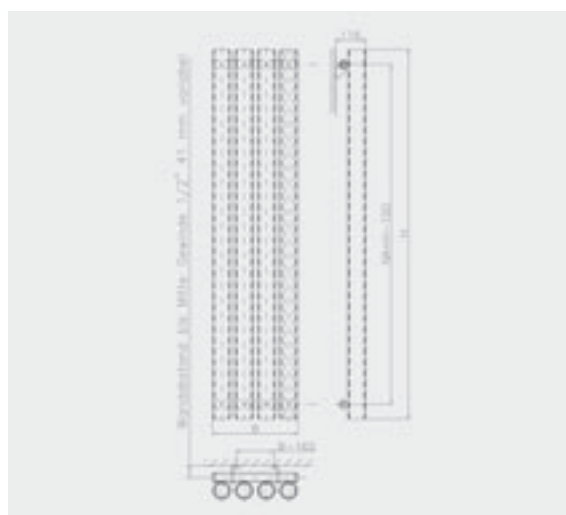

Vulkan Round Tube

Vertical Round Tube Radiators

- Vertical tube radiator
- Special tube-in-tube technology
- Low water use and fast heat up
- Made in our European factory
- 10 year guarantee
- 50mm central connection available to order
- Distance from the wall to front face 116mm
- Pipe centres. Vertical – width of the radiator plus the valves. Pipe centre 41mm from wall to centre

Stocked Finishes and Sizes

White
 Anthracite
 Stainless Steel

Product Code	Size (mm)	Heat Output (BTU) Delta 50
EVUE	600 x 885	3972
EVUE	1500 x 435	3520
EVUE	1800 x 435	4178
EVUE	1800 x 585	5570
Stainless Steel		
EVUE	1800 x 435	4178
EVUE	1800 x 585	5570

Vulkan Square Tube

Vertical Square Tube Radiators

- Vertical square tube radiator
- Special tube-in-tube technology
- Low water use and fast heat up
- Made in our European factory
- 10 year guarantee
- 50mm central connection available to order
- Distance from the wall to front face 119mm
- Pipe centres. Vertical – width of the radiator plus the valves. Pipe centre 41mm from wall to centre

Stocked Finishes and Sizes

White
 Anthracite
 Silver

Product Code	Size (mm)	Heat Output (BTU) Delta 50
EVUQ	**600 x 585	2331
EVUQ	600 x 885	3495
EVUQ	600 x 1185	4659
EVUQ	1800 x 285	3167
EVUQ	1800 x 435	4649
EVUQ	1800 x 585	6198