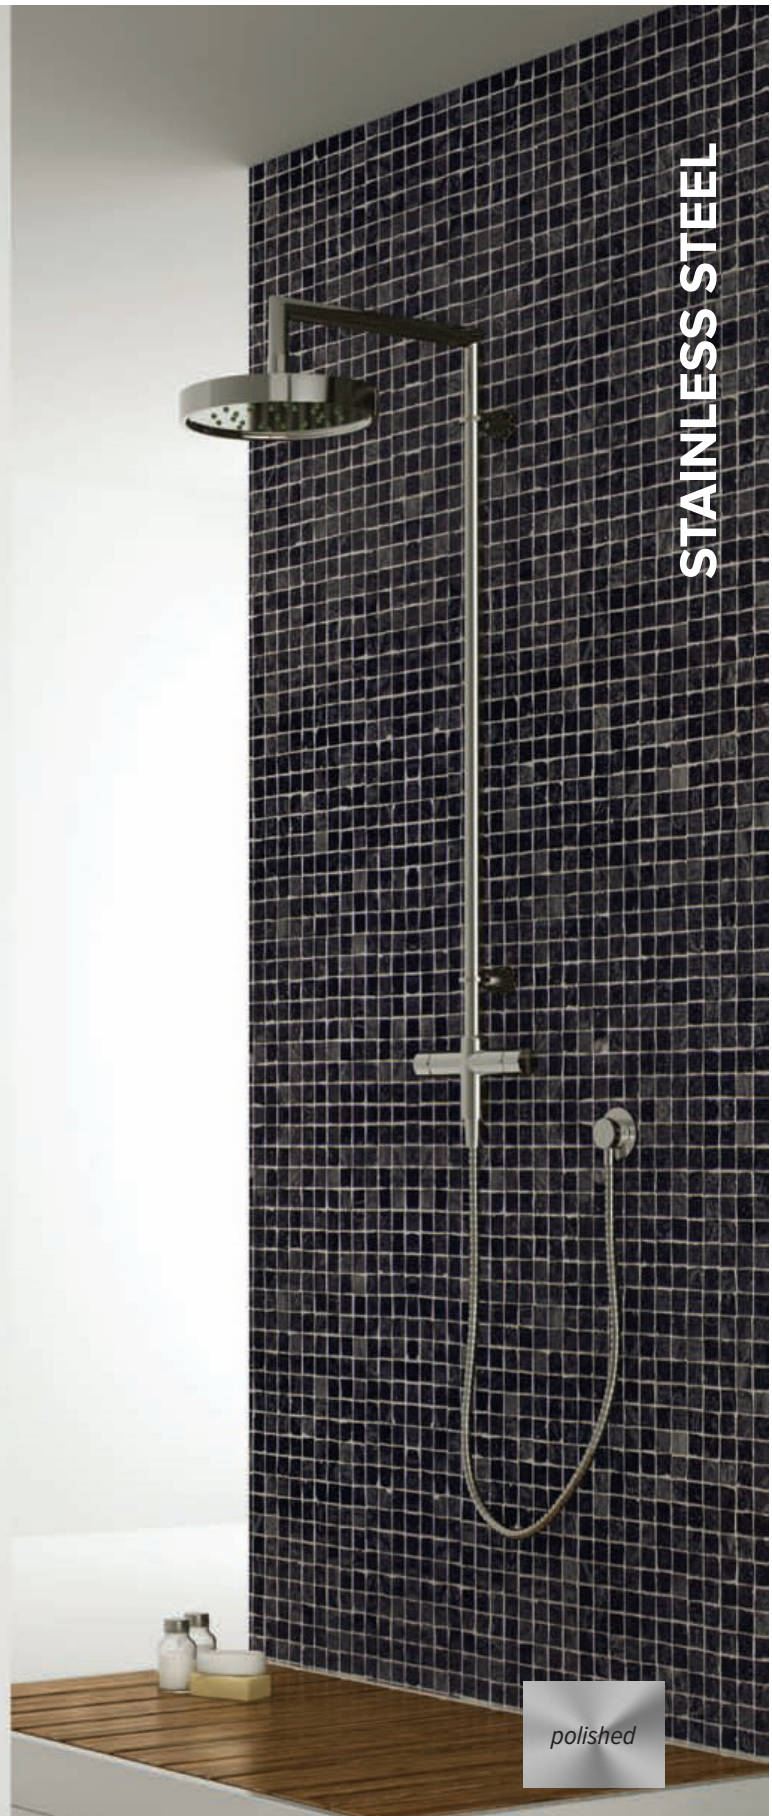

Can be mounted left or right hand side

STAINLESS STEEL

polished

ADORA

Image shown 1106 X 500

Overall Height mm	Dimension Width mm	Pipe Centres mm	Wall to Pipe Centres mm	Wall Distance mm	Fuel Type	Heat Outputs		RRP PRICES EX.VAT
						Btu	Watts	
800	500	50	80-95	125-140	C/E/D	2723	799	£480.00
1106	500	50	80-95	125-140	C/E/D	3632	1065	£650.00

Material
Stainless Steel

25

Year
Guarantee

Next Working
Day Delivery

C: CENTRAL HEATING | E: ELECTRIC | D: DUAL FUEL