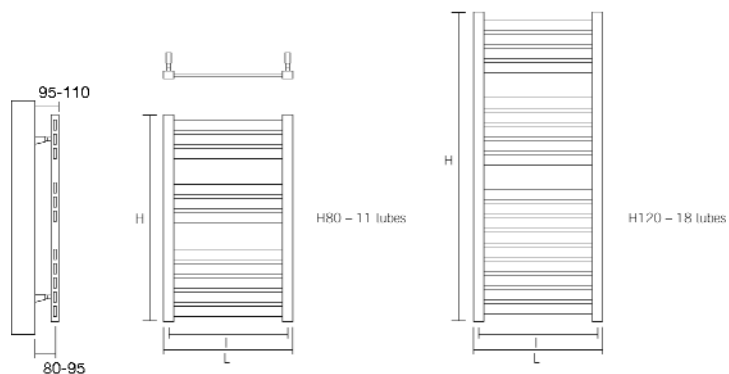

Image: Brushed stainless steel with contemporary satin chrome valves

ALISI – Bathroom Collection

Model	Height (H) (mm)	Width (L) (mm)	Pipe Centres (I) (mm)	Watts Δt 50°C	Btu's Δt 50°C	Electric Element Wattage	Brushed Stainless	Polished Stainless	Weight (kgs)
Alisi H80	800	500	460	716	2445	600	£437.00	£479.00	10.0
Alisi H120	1200	500	460	1154	3936	900	£672.00	£742.00	13.0