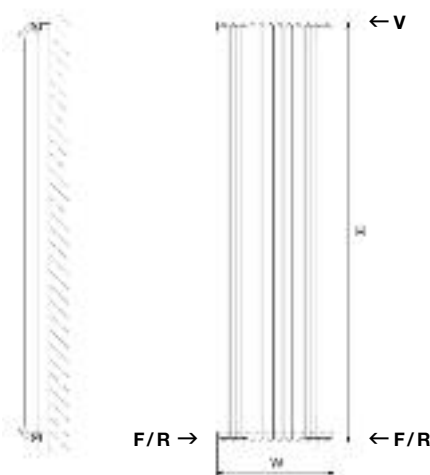

MATERIAL
• Mild steel

DELIVERY
• All items in bold next working day

5 YEAR GUARANTEE

TECHNICAL INFORMATION

STANDARD

F = Flow

R = Return

CONNECTIONS 1/2"

V = Vent

PIPE CENTRES

Vertical = radiator width + valves

Horizontal = radiator width + valves

VERTICAL

Wall to front face = 120mm
Wall to pipe centre = 45mm

HORIZONTAL

Model	Height (H) (mm)	Width (W) (mm)	Watts Δt 50°C	Btu's Δt 50°C	RAL 9006 Matt (inc VAT)	RAL Colour (inc VAT)	Weight (kgs)
AVISO VERTICAL							
Aviso 180/12	1800	500	1403	4787	£795	£795	30
Aviso 180/14	1800	580	1623	5538	£905	£905	35
AVISO HORIZONTAL							
Aviso 440/20	440	820	705	2405	£394	£394	14
Aviso 440/25	440	1020	885	3020	£433	£433	18
Aviso 440/30	440	1220	1061	3620	£481	£481	21
Aviso 540/20	540	820	846	2887	£403	£403	17
Aviso 540/25	540	1020	1057	3606	£458	£458	21
Aviso 540/30	540	1220	1264	4313	£559	£559	25
Aviso 640/20	640	820	986	3364	£491	£491	19
Aviso 640/25	640	1020	1233	4207	£559	£559	24
Aviso 640/30	640	1220	1458	4975	£627	£627	29