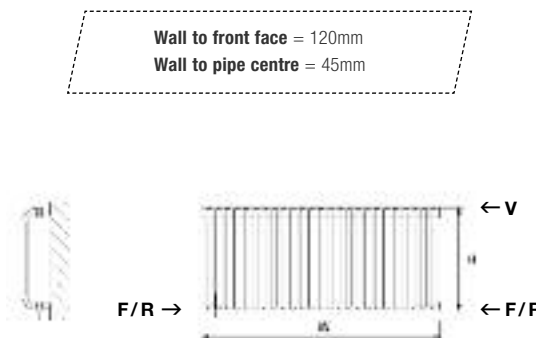

V = Vent

PIPE CENTRES

Vertical = radiator width + valves

Horizontal = radiator width + valves

VERTICAL

Wall to front face = 120mm
Wall to pipe centre = 45mm

HORIZONTAL

Model	Height (H) (mm)	Width (W) (mm)	Watts Δt 50°C	Btu's Δt 50°C	RAL 9006 Matt (inc VAT)	RAL Colour (inc VAT)	Weight (kgs)
AVISO VERTICAL							
Aviso 180/12	1800	500	1403	4787	£795	£795	30
Aviso 180/14	1800	580	1623	5538	£905	£905	35
AVISO HORIZONTAL							
Aviso 440/20	440	820	705	2405	£394	£394	14
Aviso 440/25	440	1020	885	3020	£433	£433	18
Aviso 440/30	440	1220	1061	3620	£481	£481	21
Aviso 540/20	540	820	846	2887	£403	£403	17
Aviso 540/25	540	1020	1057	3606	£458	£458	21
Aviso 540/30	540	1220	1264	4313	£559	£559	25
Aviso 640/20	640	820	986	3364	£491	£491	19
Aviso 640/25	640	1020	1233	4207	£559	£559	24
Aviso 640/30	640	1220	1458	4975	£627	£627	29