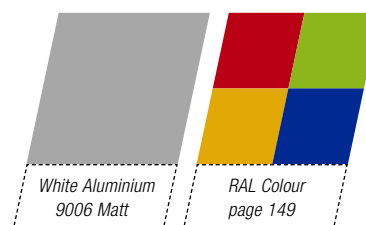

MAIN IMAGE:

Shown in White Aluminium RAL 9006 Matt with Essential Angled Valves in Chrome

INSET IMAGE:

Shown in Distant Blue RAL 5023

AVISO

VERTICAL &
HORIZONTAL

A powerful new product which strikes an exceptional balance between supreme design, magnificent heat output and an honourable price tag; with no compromise on the quality. The Aviso is a superbly manufactured radiator that gives outstanding value for money.

V = Vent

PIPE CENTRES

Vertical = radiator width + valves

Horizontal = radiator width + valves

VERTICAL

Wall to front face = 120mm
Wall to pipe centre = 45mm

HORIZONTAL

Model	Height (H) (mm)	Width (W) (mm)	Watts Δt 50°C	Btu's Δt 50°C	RAL 9006 Matt (inc VAT)	RAL Colour (inc VAT)	Weight (kgs)
AVISO VERTICAL							
Aviso 180/12	1800	500	1403	4787	£795	£795	30
Aviso 180/14	1800	580	1623	5538	£905	£905	35
AVISO HORIZONTAL							
Aviso 440/20	440	820	705	2405	£394	£394	14
Aviso 440/25	440	1020	885	3020	£433	£433	18
Aviso 440/30	440	1220	1061	3620	£481	£481	21
Aviso 540/20	540	820	846	2887	£403	£403	17
Aviso 540/25	540	1020	1057	3606	£458	£458	21
Aviso 540/30	540	1220	1264	4313	£559	£559	25
Aviso 640/20	640	820	986	3364	£491	£491	19
Aviso 640/25	640	1020	1233	4207	£559	£559	24
Aviso 640/30	640	1220	1458	4975	£627	£627	29

★ All items in bold – Next working day delivery

★ All items not in bold – 4 weeks delivery

AVAILABLE IN THE FOLLOWING FINISHES:

Other matt colours incur a 25% increase on colour price.

White Aluminium
9006 Matt