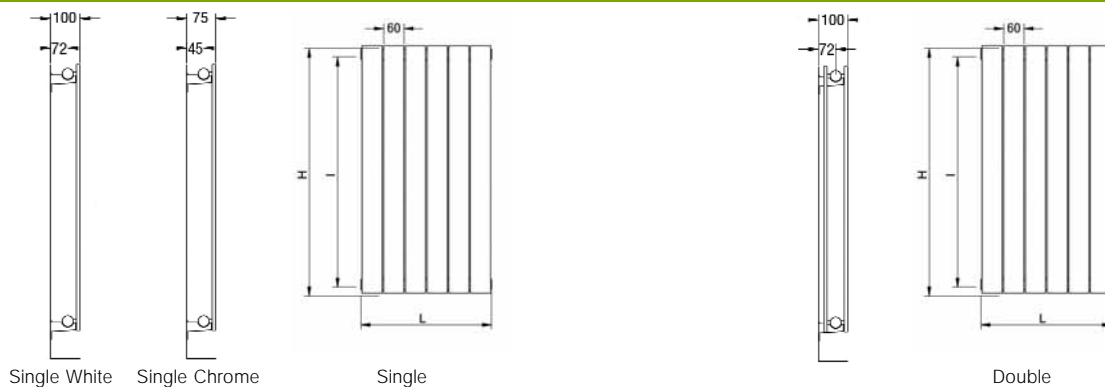

AXIS single

(Shown to the left)

This new addition to the DQ range is a stock item. In the single version we have two sizes available in white and chrome.

Image left: Single in chrome with saturn corner chrome TRV

Sizes & Prices

See page 2

Delivery

Next working day

STOCK
ITEM

AXIS double

(Shown to the right)

The double version is also available in two sizes, but only in white.

Image right: Double in white with contemporary white TRV

AXIS – Designer Collection

| Model | Height (H) (mm) | Width (L) (mm) | Distance between tappings (l) (mm) | Watts Δt 50°C | Btu's Δt 50°C | No. of Sections | White | Chrome | Weight (kgs) |
|-----------------------------|-----------------|----------------|------------------------------------|-----------------------|-----------------------|-----------------|----------------|----------------|--------------|
| <i>Axis – Single White</i> | | | | | | | | | |
| Axis 180/4W | 1800 | 272 | 1756 | 739 | 2521 | 4 | £180.00 | ~ | 14.0 |
| Axis 180/6W | 1800 | 408 | 1756 | 1073 | 3661 | 6 | £220.00 | ~ | 21.0 |
| <i>Axis – Single Chrome</i> | | | | | | | | | |
| Axis 180/4C | 1800 | 290 | 1740 | 616 | 2101 | 4 | ~ | £350.00 | 14.0 |
| Axis 180/6C | 1800 | 430 | 1740 | 894 | 3050 | 6 | ~ | £500.00 | 21.0 |
| <i>Axis – Double</i> | | | | | | | | | |
| Axis 180/4D | 1800 | 272 | 1756 | 1096 | 3740 | 4 | £320.00 | ~ | 25.0 |
| Axis 180/6D | 1800 | 408 | 1756 | 1645 | 5612 | 6 | £420.00 | ~ | 39.0 |