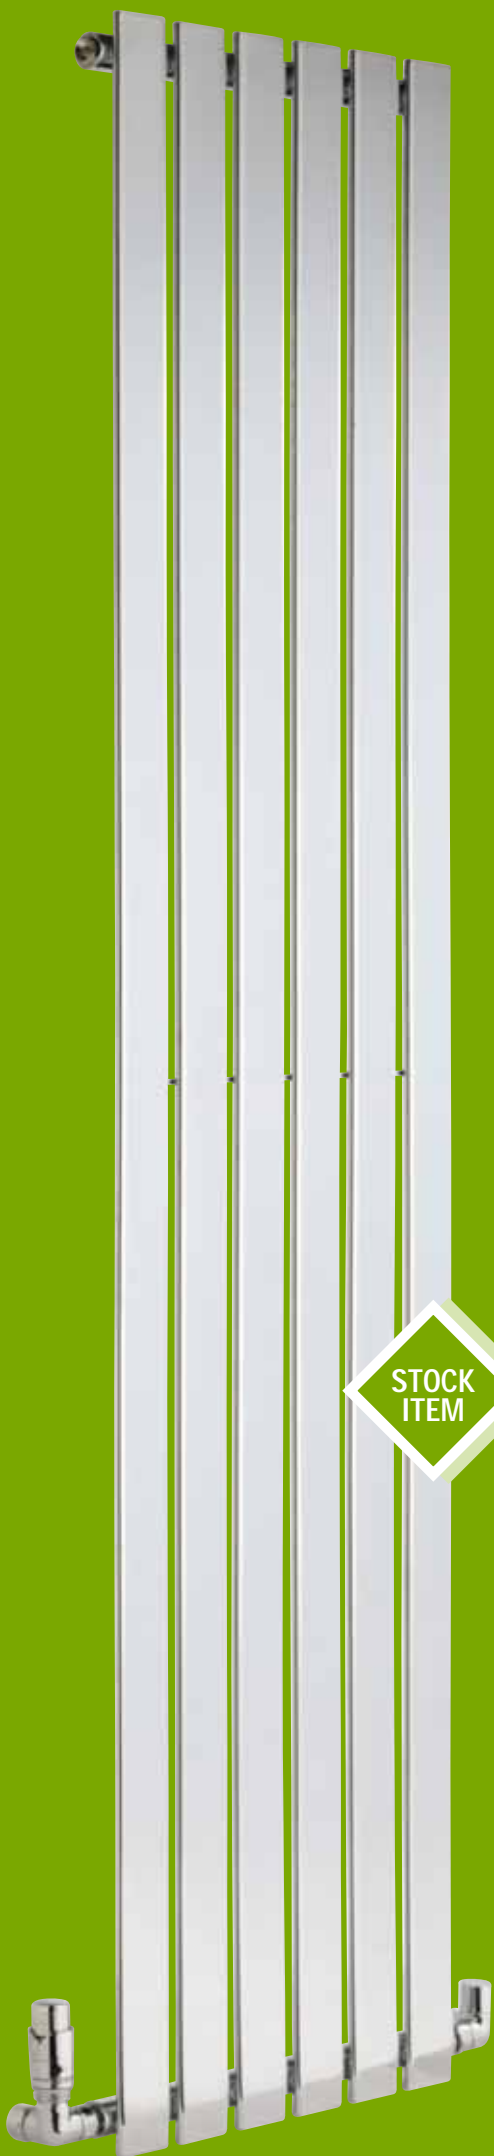

AXIS single

(Shown to the left)

This new addition to the DQ range is a stock item. In the single version we have two sizes available in white and chrome.

Image left: Single in chrome with saturn corner chrome TRV

STOCK
ITEM

Material

- Steel

Finishes

- White
- Chrome (single only)

year guarantee

Versions

- Vertical

Sizes & Prices

See page 2

Delivery

Next working day

STOCK
ITEM

AXIS double

(Shown to the right)

The double version is also available in two sizes, but only in white.

Image right: Double in white with contemporary white TRV

AXIS – Designer Collection

| Model | Height (H) (mm) | Width (L) (mm) | Distance between tappings (l) (mm) | Watts Δt 50°C | Btu's Δt 50°C | No. of Sections | White | Chrome | Weight (kgs) |
|-----------------------------|-----------------|----------------|------------------------------------|-----------------------|-----------------------|-----------------|----------------|----------------|--------------|
| <i>Axis – Single White</i> | | | | | | | | | |
| Axis 180/4W | 1800 | 272 | 1756 | 739 | 2521 | 4 | £180.00 | ~ | 14.0 |
| Axis 180/6W | 1800 | 408 | 1756 | 1073 | 3661 | 6 | £220.00 | ~ | 21.0 |
| <i>Axis – Single Chrome</i> | | | | | | | | | |
| Axis 180/4C | 1800 | 290 | 1740 | 616 | 2101 | 4 | ~ | £350.00 | 14.0 |
| Axis 180/6C | 1800 | 430 | 1740 | 894 | 3050 | 6 | ~ | £500.00 | 21.0 |
| <i>Axis – Double</i> | | | | | | | | | |
| Axis 180/4D | 1800 | 272 | 1756 | 1096 | 3740 | 4 | £320.00 | ~ | 25.0 |
| Axis 180/6D | 1800 | 408 | 1756 | 1645 | 5612 | 6 | £420.00 | ~ | 39.0 |