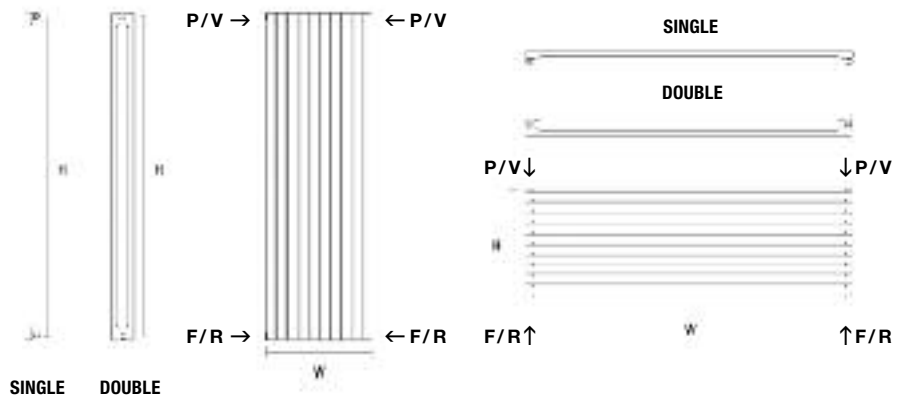

LOW WATER
CONTENT

MAIN IMAGE:

Shown in Grey Aluminium RAL 9007 with Essential Corner TRV in Chrome

INSET IMAGE:

Shown in Oyster White RAL 1013

BOSUN

VERTICAL &
HORIZONTAL

The Bosun is from the same family as the versatile Vulcano products. These lower water content radiators deliver excellent output for size, and the larger 35mm unique shaped tubes add a different dimension to the styling of this exceptional product range.

TECHNICAL INFORMATION

STANDARD CONNECTIONS 1/2" **F** = Flow **P** = Plug
 R = Return **V** = Vent

PIPE CENTRES

Vertical = radiator width + valves
Horizontal = radiator width - 35mm

SINGLE VERTICAL
Wall to front face = 105mm
Wall to pipe centre = 55mm

SINGLE HORIZONTAL
Wall to front face = 120-125mm
Wall to pipe centre = 70-75mm

DOUBLE VERTICAL
Wall to front face = 105mm
Wall to pipe centre = 55mm

DOUBLE HORIZONTAL
Wall to front face = 130mm
Wall to pipe centre = 80mm

VERTICAL

HORIZONTAL

Model	Height (H) (mm)	Width (W) (mm)	Watts Δt 50°C	Btu's Δt 50°C	White (inc VAT)	F04 - Dark Grey Texture (inc VAT)	RAL Colour Finishes (inc VAT)	Weight (kgs)
BOSUN VERTICAL SINGLE								
BOS1 180/6 V	1800	300	647	2208	£496	£643	£643	12
BOS1 180/10 V	1800	500	1078	3678	£706	£917	£917	20
BOSUN VERTICAL DOUBLE								
BOS2 180/6 V	1800	300	1047	3572	£649	£844	£844	23
BOS2 180/10 V	1800	500	1745	5954	£1,015	£1,320	£1,320	40
BOSUN HORIZONTAL DOUBLE								
BOS2 60/10 H	500	600	633	2160	£461	£599	£599	14
BOS2 100/10 H	500	1000	1004	3426	£708	£920	£920	21
BOS2 150/10 H	500	1500	1467	1467	£868	£1,129	£1,129	31