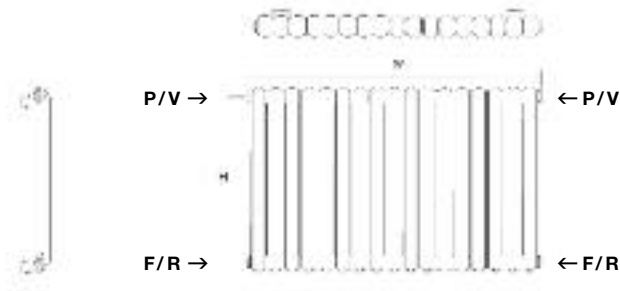

CONNECTIONS 1/2"

R = Return

V = Vent

PIPE CENTRES

Vertical = radiator width + valves

Wall to front face = 115mm

Wall to pipe centre = 70mm

HORIZONTAL

Model	Height (H) (mm)	Width (W) (mm)	Watts Δt 50°C	Btu's Δt 50°C	White (inc VAT)	Anthracite 7016 Texture (inc VAT)	RAL Colour Finishes (inc VAT)	Weight (kgs)
CASSIUS HORIZONTAL								
Cassius 550/7	550	507	505	1722	£228	£251	£296	17
Cassius 550/11	550	785	793	2706	£350	£385	£455	27
Cassius 550/14	550	993	1009	3444	£444	£488	£577	35
Cassius 550/17	550	1202	1210	4128	£539	£593	£701	42