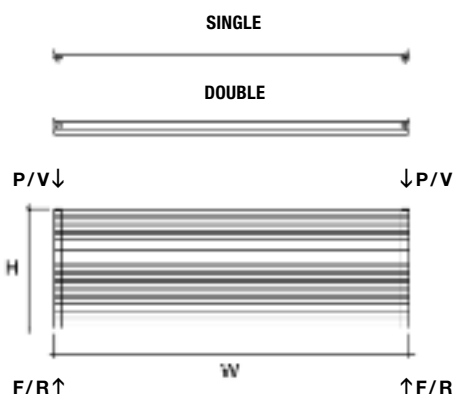

MATERIAL
• Mild steel

DELIVERY
• All items in bold next working day

5 YEAR GUARANTEE

TECHNICAL INFORMATION

STANDARD CONNECTIONS 1/2"

F = Flow
R = Return

P = Plug
V = Vent

PIPE CENTRES

Horizontal = radiator width - 36mm

SINGLE
Wall to front face = 112-117mm
Wall to pipe centre = 70-75mm

DOUBLE
Wall to front face = 100mm
Wall to pipe centre = 60mm

Model	Height (H) (mm)	Width (W) (mm)	Watts Δt 50°C	Btu's Δt 50°C	White (inc VAT)	F04 - Dark Grey Texture (inc VAT)	RAL Colour Finishes (inc VAT)	Weight (kgs)
<i>CUBE HORIZONTAL SINGLE</i>								
CUB1 57/10 H	400	571	410	1399	£389	£506	£506	8
CUB1 57/15 H	600	571	615	2098	£469	£610	£610	12
CUB1 72/10 H	400	721	520	1774	£452	£588	£588	10
CUB1 72/15 H	600	721	780	2661	£549	£713	£713	14
CUB1 97/10 H	400	971	700	2388	£536	£697	£697	13
CUB1 97/15 H	600	971	1050	3583	£657	£855	£855	19
CUB1 147/10 H	400	1471	1060	3617	£620	£806	£806	19
CUB1 147/15 H	600	1471	1590	5425	£892	£1,159	£1,159	28
CUB1 177/10 H	400	1771	1270	4333	£720	£936	£936	22
CUB1 177/15 H	600	1771	1905	6500	£1,076	£1,399	£1,399	33
CUB1 197/10 H	400	1971	1420	4845	£796	£1,034	£1,034	25
CUB1 197/15 H	600	1971	2130	7268	£1,110	£1,442	£1,442	37
<i>CUBE HORIZONTAL DOUBLE</i>								
CUB2 57/10 H	400	571	680	2320	£570	£741	£741	15
CUB2 57/15 H	600	571	1020	3480	£578	£751	£751	22
CUB2 72/10 H	400	721	870	2968	£668	£895	£895	18
CUB2 72/15 H	600	721	1305	4453	£729	£947	£947	27
CUB2 97/10 H	400	971	1160	3958	£745	£969	£969	24
CUB2 97/15 H	600	971	1740	5937	£967	£1,257	£1,257	36
CUB2 147/10 H	400	1471	1760	6005	£829	£1,078	£1,078	36
CUB2 147/15 H	600	1471	2640	9008	£1,281	£1,666	£1,666	54
CUB2 177/10 H	400	1771	2120	7233	£1,017	£1,323	£1,323	43
CUB2 177/15 H	600	1771	3180	10850	£1,599	£2,079	£2,079	65
CUB2 197/10 H	400	1971	2360	8052	£1,151	£1,497	£1,497	48
CUB2 197/15 H	600	1971	3540	12078	£1,641	£2,134	£2,134	72