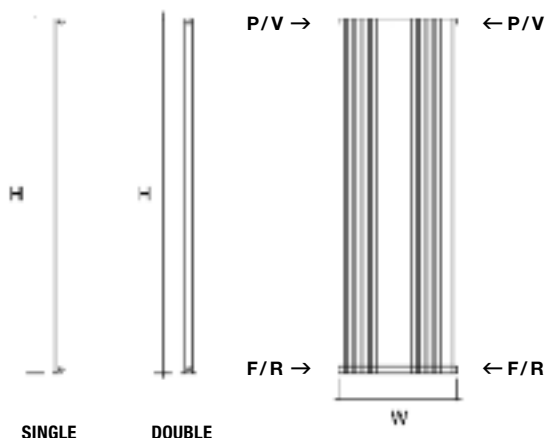

MATERIAL
• Mild steel

DELIVERY
• All items in bold next working day

5 YEAR GUARANTEE

TECHNICAL INFORMATION

STANDARD CONNECTIONS 1/2" F = Flow P = Plug
R = Return V = Vent

PIPE CENTRES

Vertical = radiator width + valves

Model	Height (H) (mm)	Width (W) (mm)	Watts Δt 50°C	Btu's Δt 50°C	White (inc VAT)	F04 - Dark Grey Texture (inc VAT)	RAL Colour Finishes (inc VAT)	Weight (kgs)
CUBE VERTICAL SINGLE								
CUB1 65/10 V	656	400	460	1570	£419	£544	£544	9
CUB1 65/15 V	656	600	690	2354	£507	£659	£659	13
CUB1 147/10 V	1471	400	1060	3617	£620	£806	£806	19
CUB1 147/13 V	1471	520	1378	4702	£766	£996	£996	24
CUB1 147/15 V	1471	600	1590	5425	£892	£1,159	£1,159	28
CUB1 177/10 V	1771	400	1270	4333	£720	£936	£936	22
CUB1 177/13 V	1771	520	1651	5633	£917	£1,192	£1,192	29
CUB1 177/15 V	1771	600	1905	6500	£1,076	£1,399	£1,399	33
CUB1 197/10 V	1971	400	1420	4845	£796	£1,034	£1,034	25
CUB1 197/13 V	1971	520	1846	6299	£955	£1,241	£1,241	32
CUB1 197/15 V	1971	600	2130	7268	£1,110	£1,442	£1,442	37
CUB1 197/18 V	1971	720	2556	8721	£1,265	£1,644	£1,644	44
CUBE VERTICAL DOUBLE								
CUB2 65/10 V	656	400	780	2661	£494	£642	£642	16
CUB2 65/13 V	656	520	1014	3460	£561	£729	£729	21
CUB2 147/10 V	1471	400	1760	6005	£829	£1,078	£1,078	36
CUB2 147/13 V	1471	520	2288	7807	£1,072	£1,393	£1,393	47
CUB2 147/15 V	1471	600	2640	9008	£1,281	£1,666	£1,666	54
CUB2 177/10 V	1771	400	2120	7233	£1,017	£1,323	£1,323	43
CUB2 177/13 V	1771	520	2756	9403	£1,352	£1,758	£1,758	56
CUB2 177/15 V	1771	600	3180	10850	£1,599	£2,079	£2,079	65
CUB2 197/10 V	1971	400	2360	8052	£1,151	£1,497	£1,497	48
CUB2 197/13 V	1971	520	3068	10468	£1,382	£1,796	£1,796	63
CUB2 197/15 V	1971	600	3540	12078	£1,641	£2,134	£2,134	72
CUB2 197/18 V	1971	720	4248	14494	£1,901	£2,471	£2,471	87