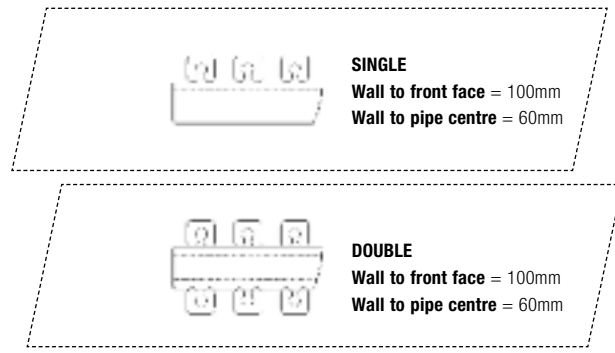

MATERIAL
• Mild steel

DELIVERY
• All items in bold next working day

5 YEAR GUARANTEE

TECHNICAL INFORMATION

STANDARD CONNECTIONS 1/2" F = Flow P = Plug
R = Return V = Vent

PIPE CENTRES

Vertical = radiator width + valves

Model	Height (H) (mm)	Width (W) (mm)	Watts Δt 50°C	Btu's Δt 50°C	White (inc VAT)	F04 - Dark Grey Texture (inc VAT)	RAL Colour Finishes (inc VAT)	Weight (kgs)
CUBE VERTICAL SINGLE								
CUB1 65/10 V	656	400	460	1570	£419	£544	£544	9
CUB1 65/15 V	656	600	690	2354	£507	£659	£659	13
CUB1 147/10 V	1471	400	1060	3617	£620	£806	£806	19
CUB1 147/13 V	1471	520	1378	4702	£766	£996	£996	24
CUB1 147/15 V	1471	600	1590	5425	£892	£1,159	£1,159	28
CUB1 177/10 V	1771	400	1270	4333	£720	£936	£936	22
CUB1 177/13 V	1771	520	1651	5633	£917	£1,192	£1,192	29
CUB1 177/15 V	1771	600	1905	6500	£1,076	£1,399	£1,399	33
CUB1 197/10 V	1971	400	1420	4845	£796	£1,034	£1,034	25
CUB1 197/13 V	1971	520	1846	6299	£955	£1,241	£1,241	32
CUB1 197/15 V	1971	600	2130	7268	£1,110	£1,442	£1,442	37
CUB1 197/18 V	1971	720	2556	8721	£1,265	£1,644	£1,644	44
CUBE VERTICAL DOUBLE								
CUB2 65/10 V	656	400	780	2661	£494	£642	£642	16
CUB2 65/13 V	656	520	1014	3460	£561	£729	£729	21
CUB2 147/10 V	1471	400	1760	6005	£829	£1,078	£1,078	36
CUB2 147/13 V	1471	520	2288	7807	£1,072	£1,393	£1,393	47
CUB2 147/15 V	1471	600	2640	9008	£1,281	£1,666	£1,666	54
CUB2 177/10 V	1771	400	2120	7233	£1,017	£1,323	£1,323	43
CUB2 177/13 V	1771	520	2756	9403	£1,352	£1,758	£1,758	56
CUB2 177/15 V	1771	600	3180	10850	£1,599	£2,079	£2,079	65
CUB2 197/10 V	1971	400	2360	8052	£1,151	£1,497	£1,497	48
CUB2 197/13 V	1971	520	3068	10468	£1,382	£1,796	£1,796	63
CUB2 197/15 V	1971	600	3540	12078	£1,641	£2,134	£2,134	72
CUB2 197/18 V	1971	720	4248	14494	£1,901	£2,471	£2,471	87