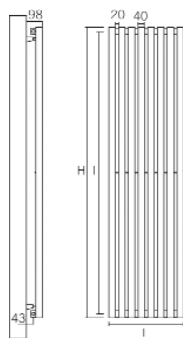

year guarantee

Versions

- Vertical

Sizes & Prices

See page 2

Delivery

- Included in price

Image: Brushed stainless steel with contemporary brushed nickel valves

DUNE – Designer Collection

Vertical

| Model | Height (H) (mm) | Width (L) (mm) | Distance between tappings (l) (mm) | Watts Δt 50°C | Btu's Δt 50°C | No.of Sections | Brushed Stainless | Polished Stainless | Weight (kgs) |
|------------|-----------------|----------------|------------------------------------|-----------------------|-----------------------|----------------|-------------------|--------------------|--------------|
| Dune 160/5 | 1600 | 280 | 1550 | 944 | 3223 | 5 | £599.00 | £658.00 | 12.0 |
| Dune 160/8 | 1600 | 460 | 1550 | 1511 | 5156 | 8 | £918.00 | £1,008.00 | 18.0 |
| Dune 180/5 | 1800 | 280 | 1750 | 1062 | 3625 | 5 | £666.00 | £734.00 | 13.0 |
| Dune 180/8 | 1800 | 460 | 1750 | 1700 | 5800 | 8 | £1,022.00 | £1,123.00 | 20.0 |
| Dune 200/5 | 2000 | 280 | 1950 | 1180 | 4027 | 5 | £736.00 | £812.00 | 15.0 |
| Dune 200/8 | 2000 | 460 | 1950 | 1888 | 6445 | 8 | £1,126.00 | £1,240.00 | 23.0 |

OASIS – Designer Collection *(Please allow 2-3 working days for delivery)*

Vertical

| Model | Height (H) (mm) | Width (L) (mm) | Distance between tappings (l) (mm) | Watts Δt 50°C | Btu's Δt 50°C | No.of Sections | Brushed Stainless | Polished Stainless | Weight (kgs) |
|-------|-----------------|----------------|------------------------------------|-----------------------|-----------------------|----------------|-------------------|--------------------|--------------|
| Oasis | 1800 | 312 | 1750 | 1454 | 4962 | 5 | £1,232.00 | £1,302.00 | 20.0 |