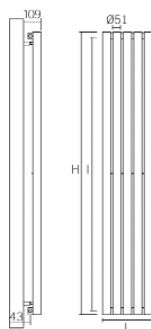

year guarantee

Versions

- Vertical

Sizes & Prices

See page 2

Delivery

- Included in price

Image: Brushed stainless steel with contemporary brushed nickel valves

DUNE – Designer Collection

Vertical

| Model | Height (H) (mm) | Width (L) (mm) | Distance between tappings (l) (mm) | Watts Δt 50°C | Btu's Δt 50°C | No.of Sections | Brushed Stainless | Polished Stainless | Weight (kgs) |
|------------|-----------------|----------------|------------------------------------|-----------------------|-----------------------|----------------|-------------------|--------------------|--------------|
| Dune 160/5 | 1600 | 280 | 1550 | 944 | 3223 | 5 | £599.00 | £658.00 | 12.0 |
| Dune 160/8 | 1600 | 460 | 1550 | 1511 | 5156 | 8 | £918.00 | £1,008.00 | 18.0 |
| Dune 180/5 | 1800 | 280 | 1750 | 1062 | 3625 | 5 | £666.00 | £734.00 | 13.0 |
| Dune 180/8 | 1800 | 460 | 1750 | 1700 | 5800 | 8 | £1,022.00 | £1,123.00 | 20.0 |
| Dune 200/5 | 2000 | 280 | 1950 | 1180 | 4027 | 5 | £736.00 | £812.00 | 15.0 |
| Dune 200/8 | 2000 | 460 | 1950 | 1888 | 6445 | 8 | £1,126.00 | £1,240.00 | 23.0 |

OASIS – Designer Collection *(Please allow 2-3 working days for delivery)*

Vertical

| Model | Height (H) (mm) | Width (L) (mm) | Distance between tappings (l) (mm) | Watts Δt 50°C | Btu's Δt 50°C | No.of Sections | Brushed Stainless | Polished Stainless | Weight (kgs) |
|-------|-----------------|----------------|------------------------------------|-----------------------|-----------------------|----------------|-------------------|--------------------|--------------|
| Oasis | 1800 | 312 | 1750 | 1454 | 4962 | 5 | £1,232.00 | £1,302.00 | 20.0 |