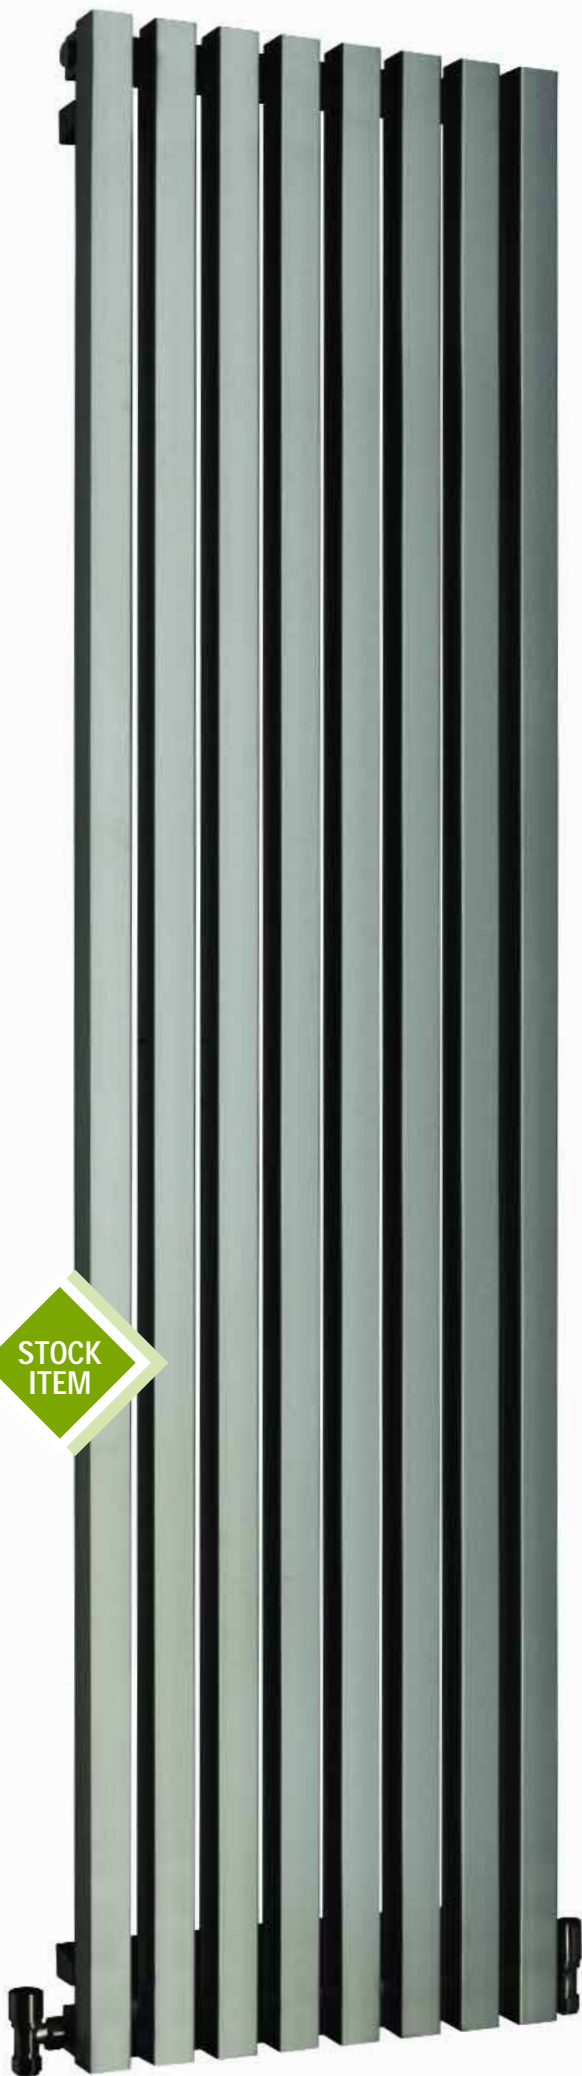

dune

Elegant simplicity and classic proportions, that's what makes this fine stainless steel radiator so irresistible.

Material

- Stainless steel

Finishes

- Brushed stainless steel
- Polished stainless steel

year guarantee

Versions

- Vertical

Sizes & Prices

See page 2

Delivery

- Included in price

Image: Brushed stainless steel with contemporary brushed nickel valves

DUNE – Designer Collection

Vertical

| Model | Height (H) (mm) | Width (L) (mm) | Distance between tappings (l) (mm) | Watts Δt 50°C | Btu's Δt 50°C | No.of Sections | Brushed Stainless | Polished Stainless | Weight (kgs) |
|------------|-----------------|----------------|------------------------------------|-----------------------|-----------------------|----------------|-------------------|--------------------|--------------|
| Dune 160/5 | 1600 | 280 | 1550 | 944 | 3223 | 5 | £599.00 | £658.00 | 12.0 |
| Dune 160/8 | 1600 | 460 | 1550 | 1511 | 5156 | 8 | £918.00 | £1,008.00 | 18.0 |
| Dune 180/5 | 1800 | 280 | 1750 | 1062 | 3625 | 5 | £666.00 | £734.00 | 13.0 |
| Dune 180/8 | 1800 | 460 | 1750 | 1700 | 5800 | 8 | £1,022.00 | £1,123.00 | 20.0 |
| Dune 200/5 | 2000 | 280 | 1950 | 1180 | 4027 | 5 | £736.00 | £812.00 | 15.0 |
| Dune 200/8 | 2000 | 460 | 1950 | 1888 | 6445 | 8 | £1,126.00 | £1,240.00 | 23.0 |

OASIS – Designer Collection *(Please allow 2-3 working days for delivery)*

Vertical

| Model | Height (H) (mm) | Width (L) (mm) | Distance between tappings (l) (mm) | Watts Δt 50°C | Btu's Δt 50°C | No.of Sections | Brushed Stainless | Polished Stainless | Weight (kgs) |
|-------|-----------------|----------------|------------------------------------|-----------------------|-----------------------|----------------|-------------------|--------------------|--------------|
| Oasis | 1800 | 312 | 1750 | 1454 | 4962 | 5 | £1,232.00 | £1,302.00 | 20.0 |