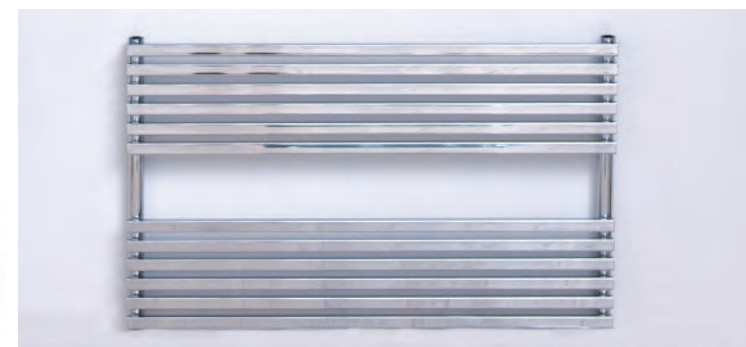

Oxfordshire

Simple elegant design incorporating both tubular and square bars.

Features and Benefits

- Suitable for any central heating system
- D-shaped bars for added style

To find out more about Oxfordshire Towel Rail, including technical drawings, scan the code with your smartphone

Chrome

White

RAL 9016

Anthracite

RAL 7016 textured

Model	Colour	Code	Height mm	Length mm	Pipe Centres mm	Output (Watts)	Output (BTUs)	List Price
Oxfordshire	Chrome	120951	750	500	468	237	808	£185.45
Oxfordshire	Chrome	120952	1186	500	468	394	1344	£240.15
Oxfordshire	Chrome	120953	1500	500	468	518	1767	£289.85
Oxfordshire	White	120954	750	500	468	373	1272	£175.45
Oxfordshire	White	120955	1186	500	468	625	2132	£221.60
Oxfordshire	White	120956	1500	500	468	779	2658	£265.35
Oxfordshire	Anthracite	120957	750	500	468	373	1272	£178.52
Oxfordshire	Anthracite	120958	1186	500	468	625	2132	£224.68
Oxfordshire	Anthracite	120959	1500	500	468	779	2658	£268.43
Oxfordshire Horizontal	Chrome	120973	600	1000	968	429	1463	£246.15
Oxfordshire Horizontal	White	120974	600	1000	968	672	2293	£193.85
Oxfordshire Horizontal	Anthracite	120975	600	1000	968	672	2293	£199.08

All prices are exclusive of VAT. 1-2 day delivery.

Don't forget your valves

Horizontal