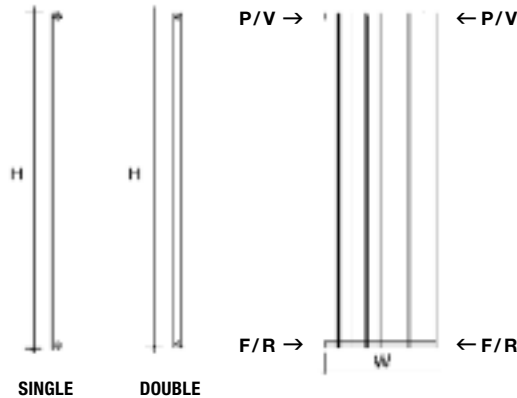

MATERIAL
• Mild steel

DELIVERY
• All items in bold next working day

5 YEAR GUARANTEE

TECHNICAL INFORMATION

STANDARD

CONNECTIONS 1/2"

F = Flow

R = Return

P = Plug

V = Vent

PIPE CENTRES

Vertical = radiator width + valves

SINGLE

Wall to front face = 90mm
Wall to pipe centre = 60mm

DOUBLE

Wall to front face = 90mm
Wall to pipe centre = 60mm

Model	Height (H) (mm)	Width (W) (mm)	Watts Δt 50°C	Btu's Δt 50°C	White (inc VAT)	F04 – Dark Grey Texture (inc VAT)	RAL Colour Finishes (inc VAT)	Weight (kgs)
TORNADO SINGLE VERTICAL								
TOR1 65/6 V	656	456	336	1146	£293	£381	£381	8
TOR1 65/8 V	656	606	448	1529	£368	£479	£479	11
TOR1 147/4 V	1471	306	492	1679	£339	£441	£441	11
TOR1 147/6 V	1471	456	738	2518	£440	£572	£572	17
TOR1 147/8 V	1471	606	984	3357	£515	£670	£670	22
TOR1 177/4 V	1771	306	592	2020	£356	£463	£463	13
TOR1 177/6 V	1771	456	888	3030	£469	£610	£610	20
TOR1 177/8 V	1771	606	1184	4040	£553	£719	£719	27
TOR1 197/4 V	1971	306	664	2266	£394	£512	£512	15
TOR1 197/6 V	1971	456	996	3398	£507	£659	£659	22
TOR1 197/8 V	1971	606	1328	4531	£607	£789	£789	30
TOR1 197/10 V	1971	756	1660	5664	£724	£942	£942	37
TORNADO DOUBLE VERTICAL								
TOR2 65/6 V	656	456	546	1863	£519	£675	£675	15
TOR2 65/8 V	656	606	728	2484	£645	£838	£838	20
TOR2 147/4 V	1471	306	788	2689	£599	£778	£778	22
TOR2 147/6 V	1471	456	1182	4033	£783	£1,018	£1,018	33
TOR2 147/8 V	1471	606	1576	5377	£909	£1,181	£1,181	43
TOR2 177/4 V	1771	306	952	3248	£628	£816	£816	26
TOR2 177/6 V	1771	456	1428	4872	£829	£1,078	£1,078	39
TOR2 177/8 V	1771	606	1904	6496	£980	£1,274	£1,274	52
TOR2 197/4 V	1971	306	1060	3617	£682	£887	£887	29
TOR2 197/6 V	1971	456	1590	5425	£871	£1,132	£1,132	43
TOR2 197/8 V	1971	606	2120	7233	£1,076	£1,399	£1,399	58
TOR2 197/10 V	1971	756	2650	9042	£1,281	£1,666	£1,666	72

P = Plug

V = Vent

PIPE CENTRES

Horizontal = radiator width - 36mm

SINGLE

Wall to front face = 103-108mm
Wall to pipe centre = 70-75mm

DOUBLE

Wall to front face = 110mm
Wall to pipe centre = 80mm