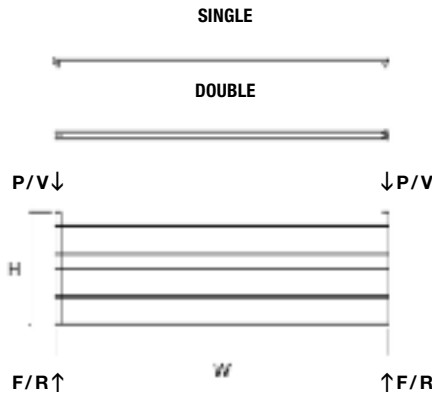

MATERIAL
• Mild steel

DELIVERY
• All items in bold next working day

5 YEAR GUARANTEE

TECHNICAL INFORMATION

STANDARD

CONNECTIONS 1/2"

F = Flow

R = Return

P = Plug

V = Vent

PIPE CENTRES

Horizontal = radiator width - 36mm

SINGLE

Wall to front face = 103-108mm
Wall to pipe centre = 70-75mm

DOUBLE

Wall to front face = 110mm
Wall to pipe centre = 80mm

Model	Height (H) (mm)	Width (W) (mm)	Watts Δt 50°C	Btu's Δt 50°C	White (inc VAT)	F04 - Dark Grey Texture (inc VAT)	RAL Colour Finishes (inc VAT)	Weight (kgs)
TORNADO SINGLE HORIZONTAL								
TOR1 65/6 H	456	656	336	1146	£293	£381	£381	8
TOR1 65/8 H	606	656	448	1529	£368	£479	£479	11
TOR1 72/6 H	456	721	360	1228	£310	£403	£403	9
TOR1 72/8 H	606	721	480	1638	£373	£484	£484	12
TOR1 97/6 H	456	971	486	1658	£339	£441	£441	11
TOR1 97/8 H	606	971	648	2211	£406	£528	£528	15
TOR1 116/6 H	456	1166	588	2006	£368	£479	£479	14
TOR1 116/8 H	606	1166	784	2675	£444	£577	£577	18
TOR1 147/6 H	456	1471	738	2518	£440	£572	£572	17
TOR1 147/8 H	606	1471	984	3357	£515	£670	£670	22
TOR1 177/6 H	456	1771	888	3030	£469	£610	£610	20
TOR1 177/8 H	606	1771	1184	4040	£553	£719	£719	27
TOR1 197/6 H	456	1971	996	3398	£507	£659	£659	22
TOR1 197/8 H	606	1971	1328	4531	£607	£789	£789	30
TORNADO DOUBLE HORIZONTAL								
TOR2 65/6 H	456	656	546	1863	£519	£675	£675	15
TOR2 65/8 H	606	656	728	2484	£645	£838	£838	20
TOR2 72/6 H	456	721	588	2006	£544	£708	£708	16
TOR2 72/8 H	606	721	784	2675	£662	£860	£860	22
TOR2 97/6 H	456	971	786	2682	£595	£773	£773	22
TOR2 97/8 H	606	971	1048	3576	£716	£931	£931	29
TOR2 116/6 H	456	1166	942	3214	£649	£844	£844	26
TOR2 116/8 H	606	1166	1256	4285	£787	£1,023	£1,023	35
TOR2 147/6 H	456	1471	1182	4033	£783	£1,018	£1,018	33
TOR2 147/8 H	606	1471	1576	5377	£909	£1,181	£1,181	43
TOR2 177/6 H	456	1771	1428	4872	£829	£1,078	£1,078	39
TOR2 177/8 H	606	1771	1904	6496	£980	£1,274	£1,274	52
TOR2 197/6 H	456	1971	1590	5425	£871	£1,132	£1,132	43
TOR2 197/8 H	606	1971	2120	7233	£1,076	£1,399	£1,399	58