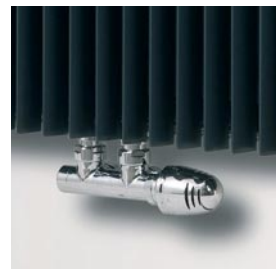

Central Valves

Central Valves

- 50mm central valve
- Made by Herz
- Angled or straight
- Available in white or chrome

Stocked Finishes and Sizes

White Chrome

Product Code	Type	Colour	Price (Ex Vat)
Q070408	Angled	White	£92
Q070418	Angled	Chrome	£110
Q070409	Straight	White	£92
Q070419	Straight	Chrome	£110

Deluxe Central Valves

- Deluxe 50mm central valve
- Made by Herz
- Slim line design
- Angled or straight
- Available in white or chrome

Stocked Finishes and Sizes

White Chrome

Product Code	Type	Colour	Price (Ex Vat)
QHETSECWE	Angled	White	£110
QHETSECCH	Angled	Chrome	£132
QHETSDGWE	Straight	White	£110
QHETSDGCH	Straight	Chrome	£132