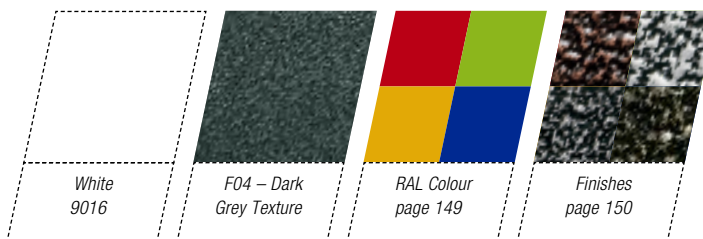

DOUBLE

Wall to front face = 98mm

Wall to pipe centre = 60mm

Model	Height (H) (mm)	Width (W) (mm)	Watts Δt 50°C	Btu's Δt 50°C	White (inc VAT)	F04 – Dark Grey Texture (inc VAT)	RAL Colour Finishes (inc VAT)	Weight (kgs)
<i>VULCANO SINGLE VERTICAL</i>								
VUL1 147/10 V	1471	400	850	2900	£406	£528	£528	16
VUL1 147/15 V	1471	600	1275	4350	£586	£762	£762	23
VUL1 177/8 V	1771	320	824	2811	£410	£534	£534	15
VUL1 177/10 V	1771	400	1030	3514	£473	£616	£616	19
VUL1 177/13 V	1771	520	1399	4773	£602	£784	£784	24
VUL1 177/15 V	1771	600	1545	5272	£720	£936	£936	28
VUL1 197/8 V	1971	320	912	3112	£452	£588	£588	16
VUL1 197/10 V	1971	400	1140	3890	£519	£675	£675	21
VUL1 197/13 V	1971	520	1482	5057	£624	£811	£811	27
VUL1 197/15 V	1971	600	1710	5835	£745	£969	£969	31
<i>VULCANO DOUBLE VERTICAL</i>								
VUL2 147/8 V	1471	320	1136	3876	£439	£571	£571	24
VUL2 147/10 V	1471	400	1420	4845	£545	£708	£708	30
VUL2 147/13 V	1471	520	1846	6299	£703	£914	£914	39
VUL2 147/15 V	1471	600	2130	7268	£838	£1,088	£1,088	45
VUL2 177/8 V	1771	320	1368	4668	£548	£713	£713	29
VUL2 177/10 V	1771	400	1710	5835	£666	£865	£865	36
VUL2 177/13 V	1771	520	2223	7585	£883	£1,148	£1,148	47
VUL2 177/15 V	1771	600	2565	8752	£917	£1,192	£1,192	54
VUL2 197/8 V	1971	320	1520	5186	£619	£805	£805	32
VUL2 197/10 V	1971	400	1900	6483	£754	£979	£979	40
VUL2 197/13 V	1971	520	2470	8428	£905	£1,176	£1,176	52
VUL2 197/15 V	1971	600	2850	9724	£1,043	£1,355	£1,355	60
VUL2 197/18 V	1971	720	3420	11669	£1,248	£1,622	£1,622	72
VUL2 197/20 V	1971	800	3800	12966	£1,386	£1,801	£1,801	80

* All items in bold – Next working day delivery

* All items not in bold – 2 weeks delivery

* Additional sizes available on request

AVAILABLE IN THE FOLLOWING FINISHES:

White
9016

F04 – Dark
Grey Texture

RAL Colour
page 149