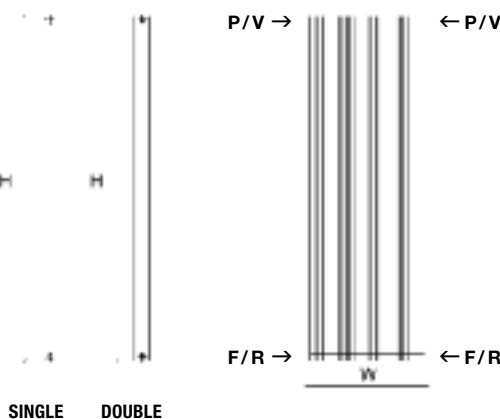

CONNECTIONS 1/2"

R = Return

V = Vent

PIPE CENTRES

Vertical = radiator width + valves

SINGLE

Wall to front face = 98mm

Wall to pipe centre = 60mm

DOUBLE

Wall to front face = 98mm

Wall to pipe centre = 60mm

Model	Height (H) (mm)	Width (W) (mm)	Watts Δt 50°C	Btu's Δt 50°C	White (inc VAT)	F04 – Dark Grey Texture (inc VAT)	RAL Colour Finishes (inc VAT)	Weight (kgs)
<i>VULCANO SINGLE VERTICAL</i>								
VUL1 147/10 V	1471	400	850	2900	£406	£528	£528	16
VUL1 147/15 V	1471	600	1275	4350	£586	£762	£762	23
VUL1 177/8 V	1771	320	824	2811	£410	£534	£534	15
VUL1 177/10 V	1771	400	1030	3514	£473	£616	£616	19
VUL1 177/13 V	1771	520	1399	4773	£602	£784	£784	24
VUL1 177/15 V	1771	600	1545	5272	£720	£936	£936	28
VUL1 197/8 V	1971	320	912	3112	£452	£588	£588	16
VUL1 197/10 V	1971	400	1140	3890	£519	£675	£675	21
VUL1 197/13 V	1971	520	1482	5057	£624	£811	£811	27
VUL1 197/15 V	1971	600	1710	5835	£745	£969	£969	31
<i>VULCANO DOUBLE VERTICAL</i>								
VUL2 147/8 V	1471	320	1136	3876	£439	£571	£571	24
VUL2 147/10 V	1471	400	1420	4845	£545	£708	£708	30
VUL2 147/13 V	1471	520	1846	6299	£703	£914	£914	39
VUL2 147/15 V	1471	600	2130	7268	£838	£1,088	£1,088	45
VUL2 177/8 V	1771	320	1368	4668	£548	£713	£713	29
VUL2 177/10 V	1771	400	1710	5835	£666	£865	£865	36
VUL2 177/13 V	1771	520	2223	7585	£883	£1,148	£1,148	47
VUL2 177/15 V	1771	600	2565	8752	£917	£1,192	£1,192	54
VUL2 197/8 V	1971	320	1520	5186	£619	£805	£805	32
VUL2 197/10 V	1971	400	1900	6483	£754	£979	£979	40
VUL2 197/13 V	1971	520	2470	8428	£905	£1,176	£1,176	52
VUL2 197/15 V	1971	600	2850	9724	£1,043	£1,355	£1,355	60
VUL2 197/18 V	1971	720	3420	11669	£1,248	£1,622	£1,622	72
VUL2 197/20 V	1971	800	3800	12966	£1,386	£1,801	£1,801	80