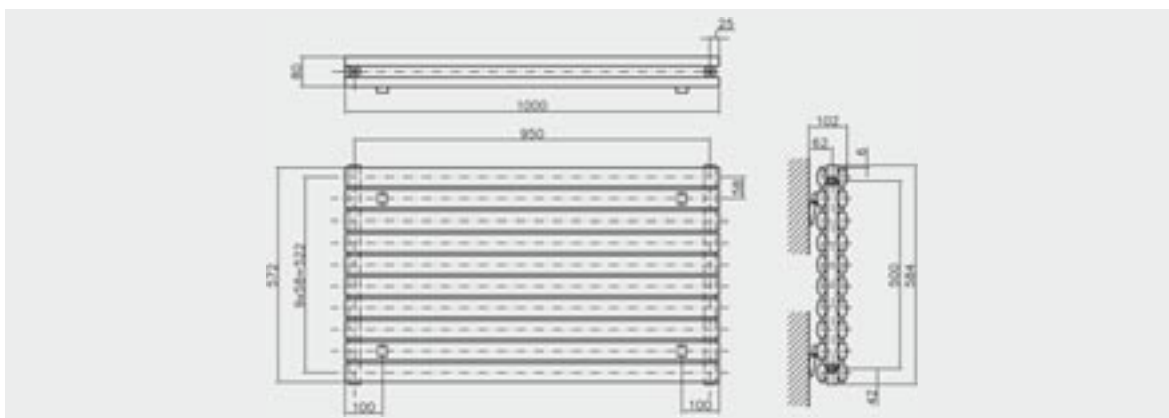

Nova Horizontal

Tube Horizontal Radiators

- Horizontal single and duplex tube radiator
- Made in our European factory
- 10 year guarantee
- Distance from the wall to front face 103mm
- Pipe centres are 50mm less the width of the radiator. Pipe centre 65mm from wall to centre

Stocked Finishes and Sizes

☐ White ☒ Textured Matt Anthracite

Product Code	Size (mm)	Heat Output (BTU) Delta 50
Single Tube		
ENOH	584 x 1000	2039
ENOH	584 x 1200	2448
Duo Tube		
ENODH	584 x 1000	3171
ENODH	584 x 1200	3806

*No surcharge for Anthracite finish.
Price same as White finish.