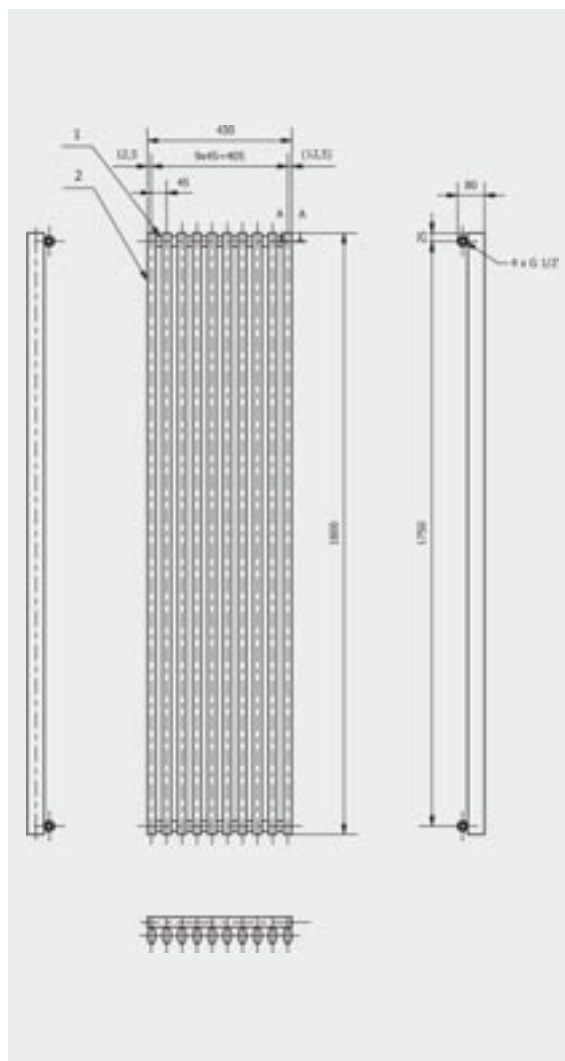

## Vertical Oval Tube Radiators

- New oval tube radiator
- Made in our European factory
- 10 year guarantee
- 50mm central connection as standard
- Distance from wall to front face 106mm
- Pipe centres are the width of the radiator plus the valves. Pipe centre 41mm from wall to centre