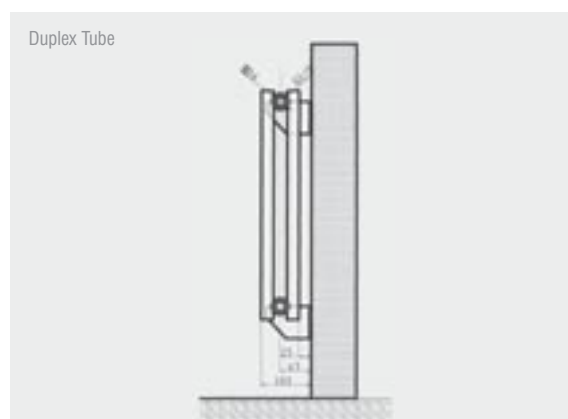

Nova 600 Vertical

Tube 600 Vertical Radiators

- Single and Duo vertical oval tube radiators
- Made in our European factory
- 10 year guarantee
- Distance from the wall to front face 103mm
- Pipe centres. Width of the radiator plus the valves.
  Pipe centre 65mm from wall to centre

Stocked Finishes and Sizes

☐ White ☒ Textured Matt Anthracite

Product Code	Size (mm)	Heat Output (BTU) Delta 50
Single Tube		
ENO	600 x 410	830
ENO	600 x 584	1186
ENO	600 x 816	1660
ENO	600 x 990	2016
ENO	600 x 1164	2372
Duo Tube		
ENOD	600 x 410	1660
ENOD	600 x 584	2372
ENOD	600 x 816	3377
ENOD	600 x 990	4101
ENOD	600 x 1164	4824

*No surcharge for Anthracite finish.
Price same as White finish.