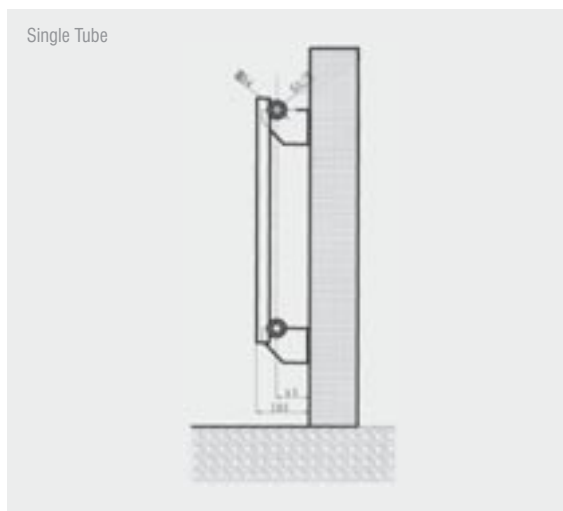

## Tube Vertical Radiators

- Single and Duo vertical oval tube radiators
- Made in our European factory
- 10 year guarantee
- Distance from the wall to front face 103mm
- Pipe centres. Width of the radiator plus the valves.  
Pipe centre 65mm from wall to centre