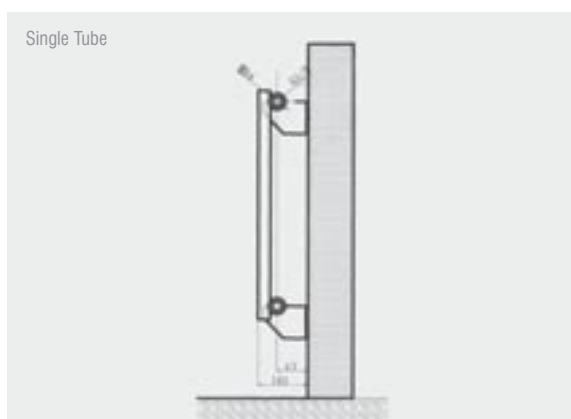

Nova 600 Vertical

Tube 600 Vertical Radiators

- Single and Duo vertical oval tube radiators
- Made in our European factory
- 10 year guarantee
- Distance from the wall to front face 103mm
- Pipe centres. Width of the radiator plus the valves.
  Pipe centre 65mm from wall to centre

Stocked Finishes and Sizes

☐ White ☒ Textured Matt Anthracite

Product Code	Size (mm)	Heat Output (BTU) Delta 50
Single Tube		
ENO	600 x 410	830
ENO	600 x 584	1186
ENO	600 x 816	1660
ENO	600 x 990	2016
ENO	600 x 1164	2372
Duo Tube		
ENOD	600 x 410	1660
ENOD	600 x 584	2372
ENOD	600 x 816	3377
ENOD	600 x 990	4101
ENOD	600 x 1164	4824

*No surcharge for Anthracite finish.
Price same as White finish.