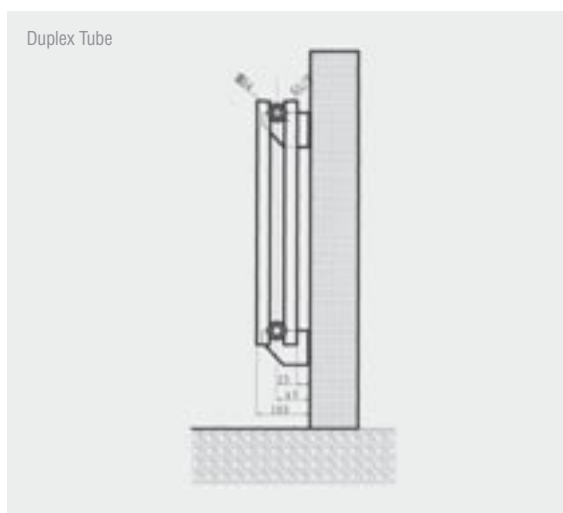

## Tube Vertical Radiators

- Single and Duo vertical oval tube radiators
- Made in our European factory
- 10 year guarantee
- Distance from the wall to front face 103mm
- Pipe centres. Width of the radiator plus the valves.  
Pipe centre 65mm from wall to centre