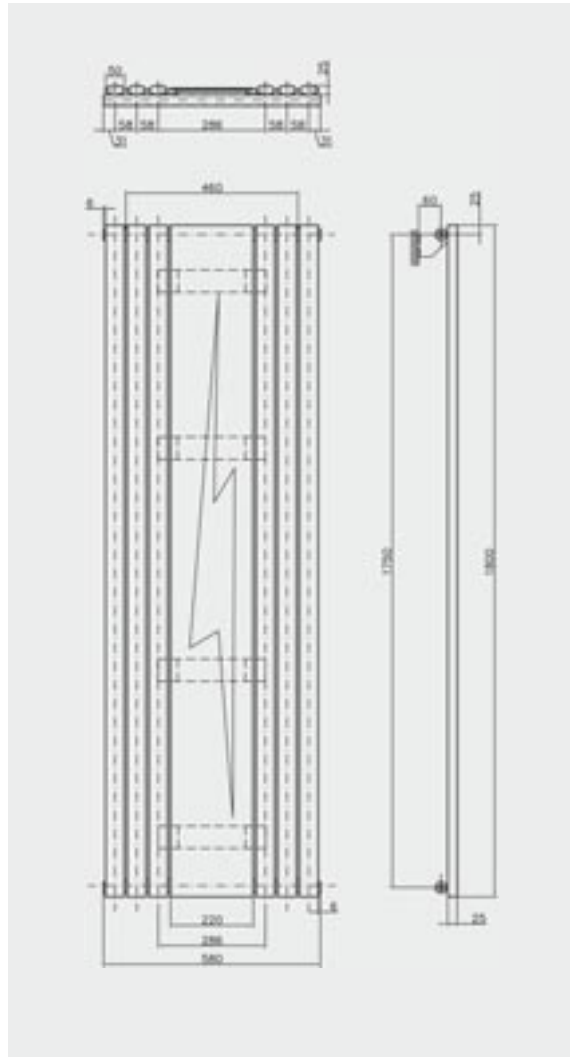

Nova Mirror

Mirror Tube Radiators

- Single and Duo tube radiator with mirror
- High BTU
- Made in our European factory
- 10 year guarantee

Stocked Finishes and Sizes

☐ White   ☒ Textured Matt Anthracite

Product Code	Size (mm)	Heat Output (BTU) Delta 50
Single Tube		
ENOM	1800 x 584	2387
Duo Tube		
ENODM	1800 x 584	4730

*No surcharge for Anthracite finish.